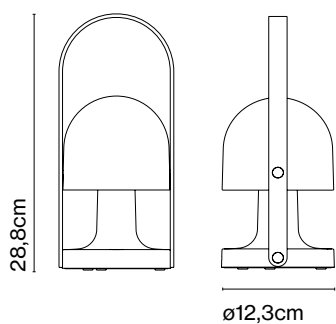

FollowMe

Inma Bermúdez

marset

FollowMe

FollowMe

LED 4,7W Warm light
Luminaire 135lm
Light Source 240lm
(included)

Battery:

5 hours in peak power
10 hours in half power
20 hours in a quarter power