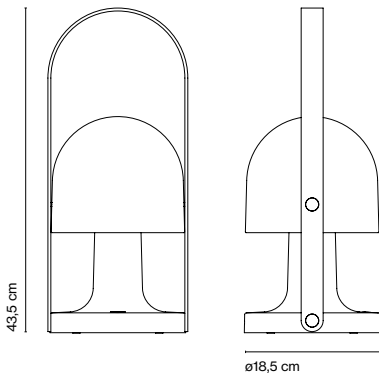

# **FollowMe Plus** Inma Bermúdez

**marset**

**FollowMe Plus**

**FollowMe Plus**  
LED 5W 2700K  
Light source 478lm  
Luminaire 290lm  
(included)

White-Oak

Battery life:  
5 hours in peak power  
10 hours in half power  
20 hours in a quarter power