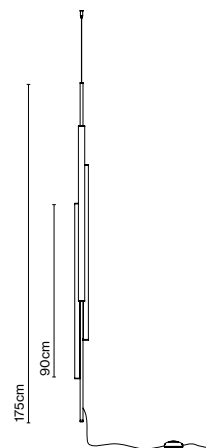

Ambrosia V 175 Plug-In / Ambrosia V 175

Light source Ambrosia 22K:
LED SMD 24Vdc 43,2W 2200K CRI90 4761lm
Light source Ambrosia 27K:
LED SMD 24Vdc 43,2W 2700K CRI90 4788lm
Light source Ambrosia 30K:
LED SMD 24Vdc 43,2W 3000K CRI90 5016lm

LED included
Cable length: 2m
Black electric cord

Ambrosia V 130 Plug-in

Ambrosia V 175 Plug-in

Ambrosia V 130

Ambrosia V 175

dimmable*

- [Download](#) Assembly Instructions
- [Download](#) Photometric data
- [Download](#) 2D
- [Download](#) 3D

Ambrosia V 235

Light source Ambrosia 22K:
LED SMD 24Vdc 43,2W 2200K CRI90 4761lm
Light source Ambrosia 27K:
LED SMD 24Vdc 43,2W 2700K CRI90 4788lm
Light source Ambrosia 30K:
LED SMD 24Vdc 43,2W 3000K CRI90 5016lm

LED included
Cable lenght: 2m
Black electric cord

- [Download](#) Assembly instructions
- [Download](#) Photometric data
- [Download](#) 2D
- [Download](#) 3D

dimmable*

*Remote 24V power supply to be ordered separately for Ambrosia V 235.