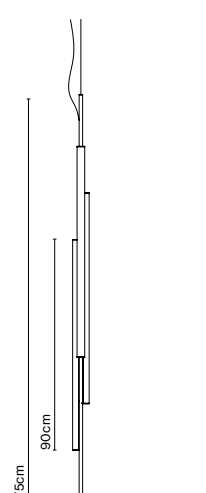

Ambrosia V 175 Plug-In / Ambrosia V 175

Light source Ambrosia 22K:
LED SMD 24Vdc 43,2W 2200K CRI90 4761lm
Light source Ambrosia 27K:
LED SMD 24Vdc 43,2W 2700K CRI90 4788lm
Light source Ambrosia 30K:
LED SMD 24Vdc 43,2W 3000K CRI90 5016lm

LED included
Cable length: 2m
Black electric cord

Ambrosia V 130 Plug-in

Ambrosia V 175 Plug-in

Ambrosia V 130

Ambrosia V 175

dimmable*

- [Download](#) Assembly Instructions
- [Download](#) Photometric data
- [Download](#) 2D
- [Download](#) 3D

Ambrosia V 235 Plug-in

Ambrosia V 235

- Black
- Matt gold

Ambrosia V 235 Plug-In

Light source Ambrosia 22K:
LED SMD 24Vdc 28,8W 2200K CRI90 3174lm
Light source Ambrosia 27K:
LED SMD 24Vdc 28,8W 2700K CRI90 3267lm
Light source Ambrosia 30K:
LED SMD 24Vdc 28,8W 3000K CRI90 3324lm

LED included
Cable lenght: 2m
Black electric cord

- [Download](#) Assembly instructions
- [Download](#) Photometric data
- [Download](#) 2D
- [Download](#) 3D

dimmable*

*Remote 24V power supply to be ordered separately for Ambrosia V 235.