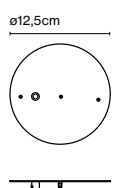

Disk Accessory