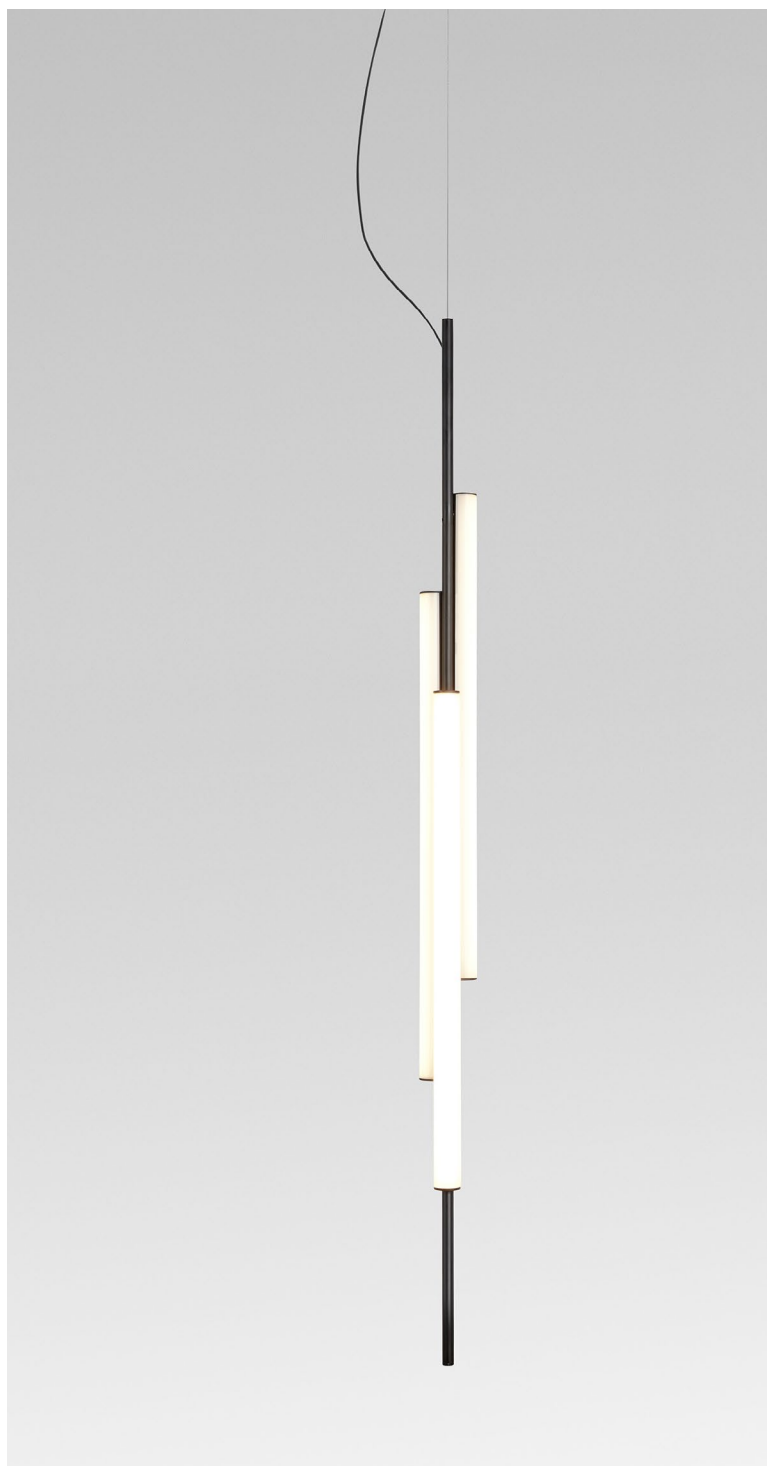

Ambrosia
Ciszak Dalmas

marset

Aluminium structure. Methacrylate light tube.

- Black
- Matt gold

Ambrosia V 130 Plug-In / Ambrosia V 130

Light source Ambrosia 22K:
LED SMD 24Vdc 28,8W 2200K CRI90 3174lm
Light source Ambrosia 27K:
LED SMD 24Vdc 28,8W 2700K CRI90 3267lm
Light source Ambrosia 30K:
LED SMD 24Vdc 28,8W 3000K CRI90 3324lm

Ambrosia V 175 Plug-In / Ambrosia V 175

Light source Ambrosia 22K:
LED SMD 24Vdc 43,2W 2200K CRI90 4761lm
Light source Ambrosia 27K:
LED SMD 24Vdc 43,2W 2700K CRI90 4788lm
Light source Ambrosia 30K:
LED SMD 24Vdc 43,2W 3000K CRI90 5016lm

LED included
Cable length: 2m
Black electric cord

Ambrosia V 130 Plug-in

Ambrosia V 175 Plug-in

Ambrosia V 130

Ambrosia V 175

dimmable*

- [Download](#) Assembly Instructions
- [Download](#) Photometric data
- [Download](#) 2D
- [Download](#) 3D

*Dimmable depending on power supply purchased.
Remote 24V power supply to be ordered separately for Ambrosia V 130 and Ambrosia V 175.

A design that recovers and revisits the tube light, timeless, and updates it so that its simple structure and diffuse lighting add beauty to any space.