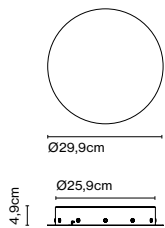

Cluster Ambrosia V 100W