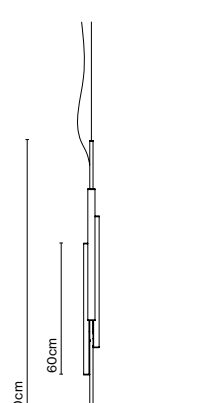

Ambrosia
Ciszak Dalmas

marset

Aluminium structure. Methacrylate light tube.

- Black
- Matt gold

Ambrosia V 130 Plug-In / Ambrosia V 130

Light source Ambrosia 22K:
LED SMD 24Vdc 28,8W 2200K CRI90 3174lm
Light source Ambrosia 27K:
LED SMD 24Vdc 28,8W 2700K CRI90 3267lm
Light source Ambrosia 30K:
LED SMD 24Vdc 28,8W 3000K CRI90 3324lm

Ambrosia V 175 Plug-In / Ambrosia V 175

Light source Ambrosia 22K:
LED SMD 24Vdc 43,2W 2200K CRI90 4761lm
Light source Ambrosia 27K:
LED SMD 24Vdc 43,2W 2700K CRI90 4788lm
Light source Ambrosia 30K:
LED SMD 24Vdc 43,2W 3000K CRI90 5016lm

LED included
Cable length: 2m
Black electric cord

Ambrosia V 130 Plug-in

Ambrosia V 175 Plug-in

Ambrosia V 130

Ambrosia V 175

dimmable*

- [Download](#) Assembly Instructions
- [Download](#) Photometric data
- [Download](#) 2D
- [Download](#) 3D

LED included
Cable lenght: 2m
Black electric cord

- [Download](#) Assembly instructions
- [Download](#) Photometric data
- [Download](#) 2D
- [Download](#) 3D

dimmable*

*Remote 24V power supply to be ordered separately for Ambrosia V 235.