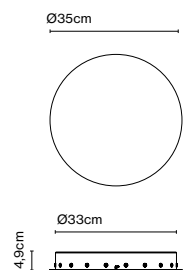

Cluster Ambrosia V 200W