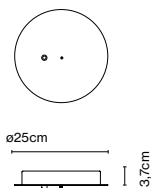

LED included
Cable lenght: 2m
Black electric cord

- [Download](#) Assembly instructions
- [Download](#) Photometric data
- [Download](#) 2D
- [Download](#) 3D

dimmable*

*Remote 24V power supply to be ordered separately for Ambrosia V 235.

Accessory Extensor

Accessory to extend the Ambrosia V 235.
Total enlargement of 20cm.

Canopy Ambrosia

Canopy Ambrosia V 50W

- Black
- Matt gold (Only available for the canopy Ambrosia V 50W and for the canopy Ambrosia)