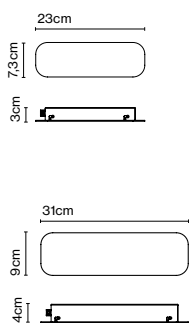

LED included
Cable length: 2m
Black electric cord

Ambrosia V 130 Plug-in

Ambrosia V 175 Plug-in

Ambrosia V 130

Ambrosia V 175

dimmable*

- [Download](#) Assembly Instructions
- [Download](#) Photometric data
- [Download](#) 2D
- [Download](#) 3D

LED included
Cable lenght: 2m
Black electric cord

- [Download](#) Assembly instructions
- [Download](#) Photometric data
- [Download](#) 2D
- [Download](#) 3D

dimmable*

*Remote 24V power supply to be ordered separately for Ambrosia V 235.

Accessory Extensor

Accessory to extend the Ambrosia V 235.
Total enlargement of 20cm.

Canopy Ambrosia

Canopy Ambrosia V 50W

- Black
- Matt gold (Only available for the canopy Ambrosia V 50W and for the canopy Ambrosia)