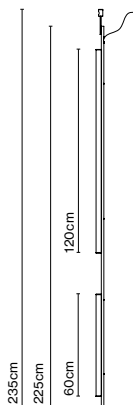

Ambrosia V 175 Plug-In / Ambrosia V 175

Light source Ambrosia 22K:
LED SMD 24Vdc 43,2W 2200K CRI90 4761lm
Light source Ambrosia 27K:
LED SMD 24Vdc 43,2W 2700K CRI90 4788lm
Light source Ambrosia 30K:
LED SMD 24Vdc 43,2W 3000K CRI90 5016lm

Ambrosia V 235 Plug-in

Ambrosia V 235

- Black
- Matt gold

Ambrosia V 235 Plug-In

Light source Ambrosia 22K:
LED SMD 24Vdc 28,8W 2200K CRI90 3174lm
Light source Ambrosia 27K:
LED SMD 24Vdc 28,8W 2700K CRI90 3267lm
Light source Ambrosia 30K:
LED SMD 24Vdc 28,8W 3000K CRI90 3324lm

Ambrosia V 235

Light source Ambrosia 22K:
LED SMD 24Vdc 43,2W 2200K CRI90 4761lm
Light source Ambrosia 27K:
LED SMD 24Vdc 43,2W 2700K CRI90 4788lm
Light source Ambrosia 30K:
LED SMD 24Vdc 43,2W 3000K CRI90 5016lm

LED included
Cable lenght: 2m
Black electric cord

- [Download](#) Assembly instructions
- [Download](#) Photometric data
- [Download](#) 2D
- [Download](#) 3D

dimmable*

*Remote 24V power supply to be ordered separately for Ambrosia V 235.