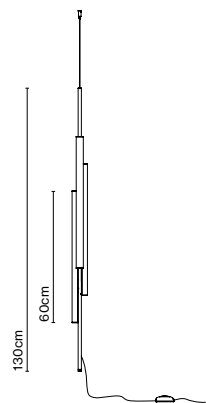

Ambrosia
Ciszak Dalmas

marset

Aluminium structure. Methacrylate light tube.

- Black
- Matt gold

Ambrosia V 130 Plug-In / Ambrosia V 130

Light source Ambrosia 22K:
LED SMD 24Vdc 28,8W 2200K CRI90 3174lm
Light source Ambrosia 27K:
LED SMD 24Vdc 28,8W 2700K CRI90 3267lm
Light source Ambrosia 30K:
LED SMD 24Vdc 28,8W 3000K CRI90 3324lm

Ambrosia V 175 Plug-In / Ambrosia V 175

Light source Ambrosia 22K:
LED SMD 24Vdc 43,2W 2200K CRI90 4761lm
Light source Ambrosia 27K:
LED SMD 24Vdc 43,2W 2700K CRI90 4788lm
Light source Ambrosia 30K:
LED SMD 24Vdc 43,2W 3000K CRI90 5016lm

LED included
Cable length: 2m
Black electric cord

Ambrosia V 130 Plug-in

Ambrosia V 175 Plug-in

Ambrosia V 130

Ambrosia V 175

dimmable*

- [Download](#) Assembly Instructions
- [Download](#) Photometric data
- [Download](#) 2D
- [Download](#) 3D

LED included
Cable lenght: 2m
Black electric cord

- [Download](#) Assembly instructions
- [Download](#) Photometric data
- [Download](#) 2D
- [Download](#) 3D

dimmable*

*Remote 24V power supply to be ordered separately for Ambrosia V 235.