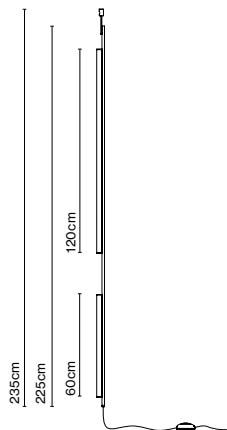

LED included
Cable length: 2m
Black electric cord

Ambrosia V 130 Plug-in

Ambrosia V 175 Plug-in

Ambrosia V 130

Ambrosia V 175

dimmable*

- [Download](#) Assembly Instructions
- [Download](#) Photometric data
- [Download](#) 2D
- [Download](#) 3D

Ambrosia V 235

Light source Ambrosia 22K:
LED SMD 24Vdc 43,2W 2200K CRI90 4761lm
Light source Ambrosia 27K:
LED SMD 24Vdc 43,2W 2700K CRI90 4788lm
Light source Ambrosia 30K:
LED SMD 24Vdc 43,2W 3000K CRI90 5016lm

LED included
Cable lenght: 2m
Black electric cord

- [Download](#) Assembly instructions
- [Download](#) Photometric data
- [Download](#) 2D
- [Download](#) 3D

dimmable*

*Remote 24V power supply to be ordered separately for Ambrosia V 235.

Accessory Extensor

Accessory to extend the Ambrosia V 235.
Total enlargement of 20cm.

Canopy Ambrosia

Canopy Ambrosia V 50W

- Black
- Matt gold (Only available for the canopy Ambrosia V 50W and for the canopy Ambrosia)