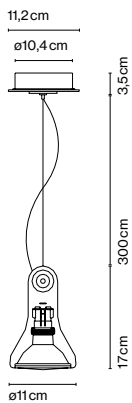

## Joan Gaspar

**marset**

**Atlas Susp.**

**Base Atlas 2**

**Base Atlas 3**

**Atlas Susp.**

E27 LED PAR30 10W 40°  
3000K 850/1200lm

Translucent electrical cord  
Atlas with track adaptor

Transparent polycarbonate shade that envelopes the light source. Canopy made of white polyamide.

Transparent

- [Download](#) Assembly Instructions
- [Download](#) 2D
- [Download](#) 3D
- [Download](#) Energy label