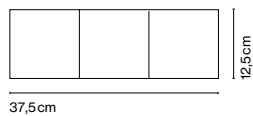

## Joan Gaspar

**marset**

**Atlas Susp.**

**Base Atlas 2**

**Base Atlas 3**

**Atlas Susp.**

E27 LED PAR30 10W 40°  
3000K 850/1200lm

Translucent electrical cord  
Atlas with track adaptor