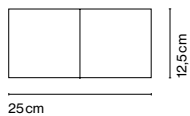

## Joan Gaspar

**marset**

**Atlas Susp.**

**Base Atlas 2**

**Base Atlas 3**

**Atlas Susp.**

E27 LED PAR30 10W 40°  
3000K 850/1200lm

Translucent electrical cord  
Atlas with track adaptor