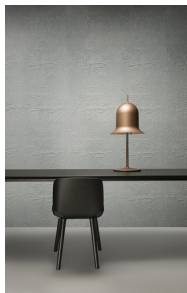

m o o o i

Lolita Table Lamp

NIKA ZUPANC

Who is afraid of pink? My imagination chases female archetypes intentionally. Frivolous, even naive objects are my favorite victims. And when, during such a process, I manage to be creative in an evidently reserved way, I then touch the purest meaning of my work and frivolity becomes timeless elegance.

Detailing

The Lolita conveys a mood of understated elegance with an unmistakable hint of playfulness. Playful as it is, the shade can be tilted.

Colours

London Rose

Pink

White

Lolita Table Lamp

Dimensions