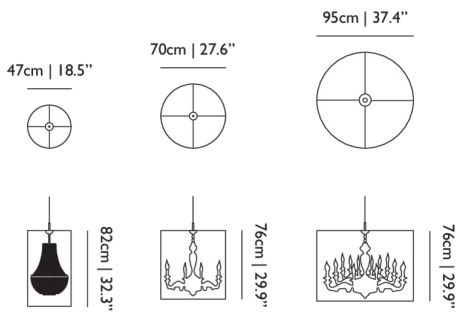

Black

CANOPY

Chrome Canopy

Light Shade Shade / Light Shade Shade Shade 47

Dimensions

Product

WIDTH 47cm | 18.5"
HEIGHT 82cm | 32.3"
DEPTH 47cm | 18.5"
DIAMETER 47cm | 18.5"

Packaging

WIDTH 50cm | 19.7"
HEIGHT 90cm | 35.4"
CUBAGE 0.23m³ | 7.95ft³
LENGTH 50cm | 19.7"
WEIGHT 3.5kg | 7.72lbs

Technical

MATERIAL

Semi-transparent mirror film shade, metal frame structure

Light Shade Shade / Light Shade Shade Shade 70

Dimensions

Product

WIDTH 70cm | 27.6"
HEIGHT 76cm | 29.9"
DEPTH 70cm | 27.6"
DIAMETER 70cm | 27.6"

Packaging

WIDTH 73cm | 28.7"
HEIGHT 84cm | 33.1"
CUBAGE 0.45m³ | 15.81ft³
LENGTH 73cm | 28.7"
WEIGHT 4kg | 8.82lbs

Technical

MATERIAL

Semi-transparent mirror film shade, metal frame structure

Light Shade Shade / Light Shade Shade Shade 95

Dimensions

Product

WIDTH 95cm | 37.4"
HEIGHT 76cm | 29.9"
DEPTH 95cm | 37.4"
DIAMETER 95cm | 37.4"