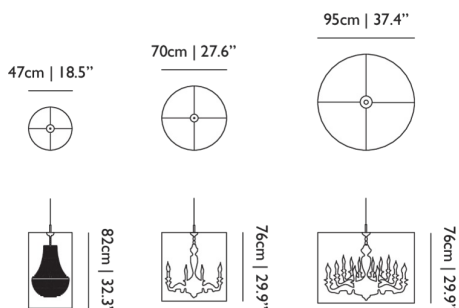

Dimensions

Product

WIDTH 47cm | 18.5"
HEIGHT 82cm | 32.3"
DEPTH 47cm | 18.5"
DIAMETER 47cm | 18.5"
WEIGHT NETTO 5.3kg | 11.68lbs

Packaging

WIDTH 52cm | 20.5"
HEIGHT 52cm | 20.5"
CUBAGE 0.14m³ | 4.97ft³
LENGTH 52cm | 20.5"
WEIGHT 4kg | 8.82lbs

Black

CANOPY

Chrome Canopy

Light Shade Shade / Light Shade Shade Shade 47

Dimensions

Product

WIDTH 47cm | 18.5"
HEIGHT 82cm | 32.3"
DEPTH 47cm | 18.5"
DIAMETER 47cm | 18.5"

Packaging

WIDTH 50cm | 19.7"
HEIGHT 90cm | 35.4"
CUBAGE 0.23m³ | 7.95ft³
LENGTH 50cm | 19.7"
WEIGHT 3.5kg | 7.72lbs

Technical

MATERIAL

Semi-transparent mirror film shade, metal frame structure

Light Shade Shade / Light Shade Shade Shade 70

Dimensions

Product

WIDTH 70cm | 27.6"
HEIGHT 76cm | 29.9"
DEPTH 70cm | 27.6"
DIAMETER 70cm | 27.6"

Packaging

WIDTH 73cm | 28.7"
HEIGHT 84cm | 33.1"
CUBAGE 0.45m³ | 15.81ft³
LENGTH 73cm | 28.7"
WEIGHT 4kg | 8.82lbs