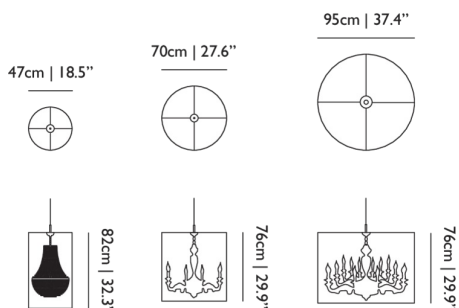

Dimensions

Product

WIDTH 47cm | 18.5"
HEIGHT 82cm | 32.3"
DEPTH 47cm | 18.5"
DIAMETER 47cm | 18.5"
WEIGHT NETTO 5.3kg | 11.68lbs

Packaging

WIDTH 52cm | 20.5"
HEIGHT 52cm | 20.5"
CUBAGE 0.14m³ | 4.97ft³
LENGTH 52cm | 20.5"
WEIGHT 4kg | 8.82lbs

50/60

LAMPHOLDER

E26

CABLE LENGTH

400cm | 157.5"

DIMMING & LIGHTING CONTROL

Mains dimmable with compatible light source

See last page for more information about the dimming possibilities.**INSTALLATION REQUIRED**

Black

CANOPY

Chrome Canopy

Light Shade Shade / Light Shade Shade 70

Dimensions

Product

WIDTH 70cm | 27.6"**HEIGHT** 76cm | 29.9"**DEPTH** 70cm | 27.6"**DIAMETER** 70cm | 27.6"**WEIGHT NETTO** 6kg | 13.23lbs

Packaging

WIDTH 62cm | 24.4"**HEIGHT** 29cm | 11.4"**CUBAGE** 0.11m³ | 3.94ft³**LENGTH** 62cm | 24.4"**WEIGHT** 5kg | 11.02lbs

Technical CE

MATERIAL

Semi-transparent mirror film shade, metal frame structure