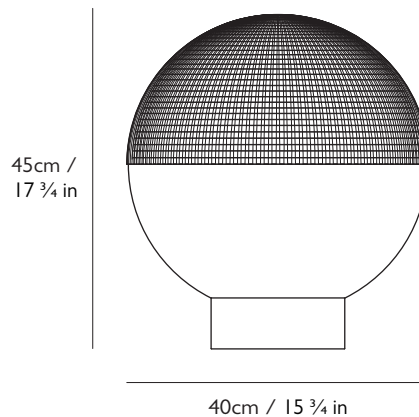

LEE BROOM

LENS FLAIR TABLE LAMP

PRODUCT DETAILS

Name

Lens Flair Table Lamp

Finish & Product Code

Matte Black	●	LEN0121	LEN0021
Brushed Brass	●	LEN0120	LEN0020

Materials

Steel, transparent polycarbonate

Illumination 110-130v

10w, 2700k, 700 lumen, CRI 92

Bulb: E26, 10w LED, 800 lumen, 15k hrs (1x supplied)

Illumination 220-240v

12w, 2700k, 700 lumen, CRI 80

Bulb: E27, 12w LED, 1055 lumen, 10k hrs (1x supplied)

Dimming

Dimmable. Mains voltage. TRIAC / Leading edge.

Certification

UL, cUL (110-130v)
CE, CB (220-240v)

Year of Design

2018

Dimensions

H 45cm x Dia 40cm / H 17 3/4 in x Dia 15 3/4 in

Cord

Length: 200cm / 78 3/4 in

with in-line switch

Black or gold fabric outer

Base

H 7cm x Dia 18.4cm / H 2 3/4 in x Dia 7 1/4 in

Round steel in matching matte black or brushed brass finish

Weight

Product (net): 5.5 kg / 12.13 lbs

Boxed (gross): 6.6 kg / 14.55 lbs

0220rev04

For more information please contact:

US & Canada Inquiries: +1 212 804 8477 - 34 Greene Street, New York, NY 10013 - sales@leebroom.com

UK & Global Inquiries: +44 207 820 0742 - 95 Rivington Street, London, EC2A 3AY - info@leebroom.com

WWW.LEEBROOM.COM