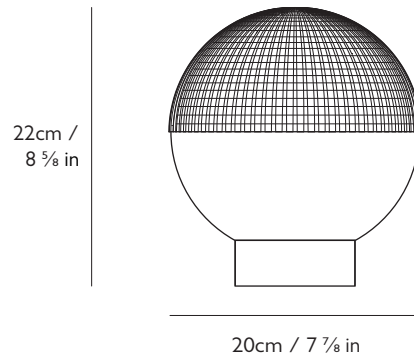

LEE BROOM

LITTLE LENS FLAIR TABLE LAMP

PRODUCT DETAILS

Name

Little Lens Flair Table Lamp

Finish & Product Code

Finish	Product Code	110-130v	220-240v
Matte Black	●	LLF0121	LLF0021
Brushed Brass	●	LLF0120	LLF0020

Materials

Steel, transparent polycarbonate

Illumination 110-130v

4.5w, 2700k, 300 lumen

Bulb: E26, 4.5w LED, 350 lumen, 15k hrs (1x supplied), CRI 80

Illumination 220-240v

5w, 2700k, 380 lumen

Bulb: E27, 5w LED, 470 lumen, 15k hrs (1x supplied), CRI 80

Dimming

Dimmable. Mains voltage. TRIAC / Leading edge.

Certification

UL, cUL (110-130v)
CE, CB (220-240v)

Year of Design

2019

Dimensions

H 22cm x Dia 20cm / H 8 5/8 in x Dia 7 7/8 in

Cord

Length: 200cm / 78 3/4 in
with in-line switch
Black or gold fabric outer

Base

H 3.5cm x Dia 10cm / H 1 1/8 in x Dia 3 7/8 in
Round steel matching finish

Weight

Product (net): 1 kg / 2.2 lbs
Boxed (gross): 1.8 kg / 4 lbs

0220rev02

For more information please contact:

US & Canada Inquiries: +1 212 804 8477 - 34 Greene Street, New York, NY 10013 - sales@leebroom.com

UK & Global Inquiries: +44 207 820 0742 - 95 Rivington Street, London, EC2A 3AY - info@leebroom.com

WWW.LEEBROOM.COM