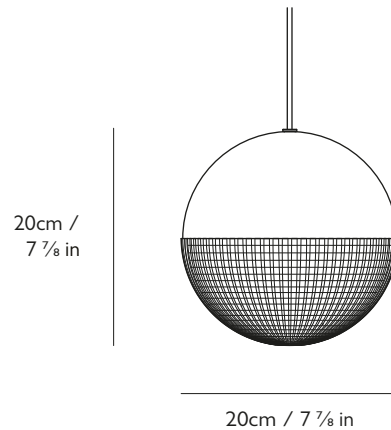

LEE BROOM

LITTLE LENS FLAIR PENDANT LIGHT

PRODUCT DETAILS

Name

Little Lens Flair Pendant Light

Finish & Product Code

	110-130v	220-240v
Matte Black ●	LLF0111	LLF0011
Brushed Brass ●	LLF0110	LLF0010

Materials

Steel, transparent polycarbonate

Illumination 110-130v

4.5w, 2700k, 300 lumen

Bulb: E26, 4.5w LED, 350 lumen, 15k hrs (1x supplied), CRI 80

Illumination 220-240v

5w, 2700k, 380 lumen

Bulb: E27, 5w LED, 470 lumen, 15k hrs (1x supplied), CRI 80

H 20cm x Dia 20cm / H 7 7/8 in x Dia 7 7/8 in

Suspension

Length: 300cm / 118 1/8 in

Adjustable cord

Black or gold fabric outer

Ceiling plate / Canopy

H 3cm x Dia 12cm / H 1 1/8 in x Dia 4 3/4 in

Round steel in matching finish

Year of Design

2018

Dimensions

H 40cm x Dia 40cm / H 15 3/4 in x Dia 15 3/4 in

Suspension

Length: 300cm / 118 1/8 in

Adjustable cord

Black or gold fabric outer