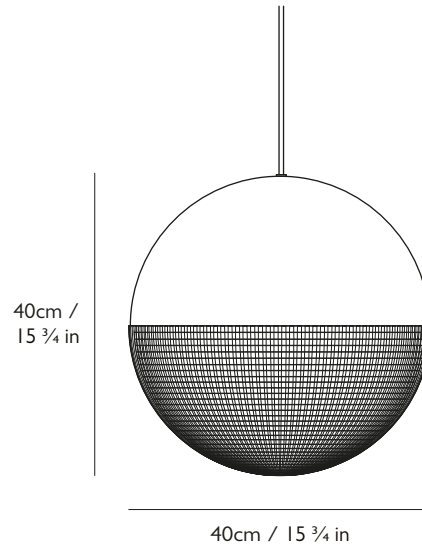

LEE BROOM

LENS FLAIR PENDANT LIGHT

PRODUCT DETAILS

Name

Lens Flair Pendant Light

Finish & Product Code

	110-130v	220-240v
Matte Black ●	LEN0111	LEN0011
Brushed Brass ●	LEN0110	LEN0010

Materials

Steel, transparent polycarbonate

Illumination 110-130v

10w, 2700k, 700 lumen

Bulb: E26, 10w LED, 800 lumen, 15k hrs (1x supplied), CRI 92

Illumination 220-240v

12w, 2700k, 700 lumen

Bulb: E27, 12w LED, 1055 lumen, 10k hrs (1x supplied), CRI 80

Dimming

Dimmable. Mains voltage. TRIAC / Leading edge.

Certification

UL, cUL (110-130v)
CE, CB (220-240v)

Year of Design

2018

Dimensions

H 40cm x Dia 40cm / H 15 3/4 in x Dia 15 3/4 in

Suspension

Length: 300cm / 118 1/8 in

Adjustable cord

Black or gold fabric outer

Ceiling plate / Canopy

H 3cm x Dia 12cm / H 1 1/8 in x Dia 4 3/4 in

Round steel in matching matte black or brushed brass finish

Weight

Product (net): 5 kg / 11 lbs

Boxed (gross): 6.1 kg / 13.45 lbs

For more information please contact:

US & Canada Inquiries: +1 212 804 8477 - sales@leebroom.com

UK & Global Inquiries: +44 207 820 0742 - 95 Rivington Street, London, EC2A 3AY - info@leebroom.com

www.leebroom.com

1118rev03