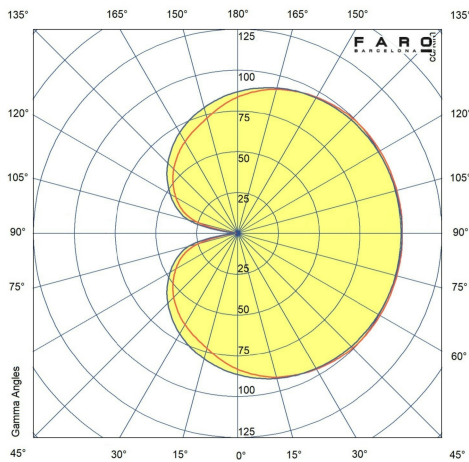

Mounting	Table
Voltage (V)	220V-240V
Hertz	50/60Hz
Class	II
IP	20
Power (W)	7
Energy class light source	E
Light source	SMD LED
Luminous Flux (lm)	570
Color temperature (K)	2700K
Power and lm of intensities (w/lm)	1/95-4/380-6/570 W/lm
CRI	>80
Switch type	Touch
Cable length	2000 mm
Structure material	Steel
Diffuser material	Glass
Structure finish	Matt Black
Diffuser finish	Opal

↓ Installation instructions

↓ Energy label

↓ Photometric

**Related accessories**

TIDER Black cable management accessory

Reference	20546
Structure material	TPU