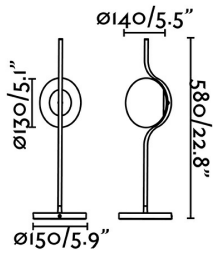

Mounting	Table
Voltage (V)	220V-240V
Hertz	50/60Hz
Class	II
IP	20
Power (W)	7
Energy class light source	E
Light source	SMD LED
Luminous Flux (lm)	570
Color temperature (K)	2700K
Power and lm of intensities (w/lm)	1/95-4/380-6/570 W/lm
CRI	>80
Switch type	Touch
Cable length	2000 mm
Structure material	Steel
Diffuser material	Glass
Structure finish	Matt Black
Diffuser finish	Opal

↓ Installation instructions

↓ Energy label

↓ Photometric

**Related accessories**

TIDER Black cable management accessory

Reference	20546
Structure material	TPU