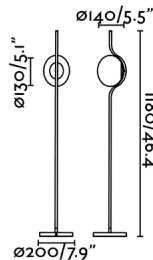

General characteristics

Fixation	Floor
Type	II
IP	20
voltage	220V-240V
Hertz	50/60Hz
Cable meters	2000mm
Switch type	Touch
Power	6W

Material

Body/Structure	Steel
Diffuser	Glass

Finish

Body/Structure	Matt Black
Diffuser	Opal