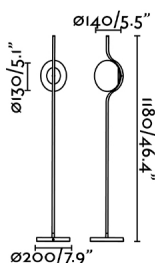

General characteristics

Fixation	Floor
Type	II
IP	20
voltage	220V-240V
Hertz	50/60Hz
Cable meters	2000mm
Switch type	Touch
Power	6W

Material

Body/Structure	Steel
Diffuser	Glass

Finish

Body/Structure	Shiny Gold
Diffuser	Opal

General characteristics

Fixation	Floor
Type	II
IP	20
voltage	220V-240V
Hertz	50/60Hz
Cable meters	2000mm
Switch type	Touch
Power	6W

Material

Body/Structure	Steel
Diffuser	Glass

Finish

Body/Structure	Matt Black
Diffuser	Opal