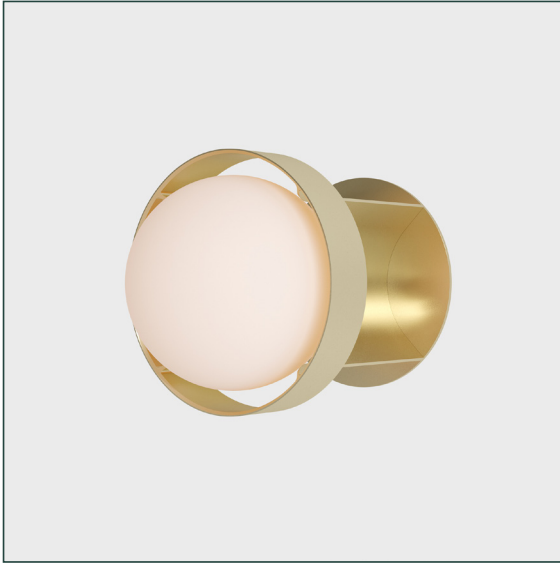

# LOOP WALL LIGHT + SPHERE IV

tala®

SKU: LOOP-SPHR-IV-GD-WL-01-EU

FINISH: GOLD

The Loop Wall Light is inspired by the infinite recyclable potential of aluminium and revels in its economic and efficient use of material. Paired with Tala's Sphere IV LED bulb and featuring Dim to Warm technology. Complete with Gold colour finish.