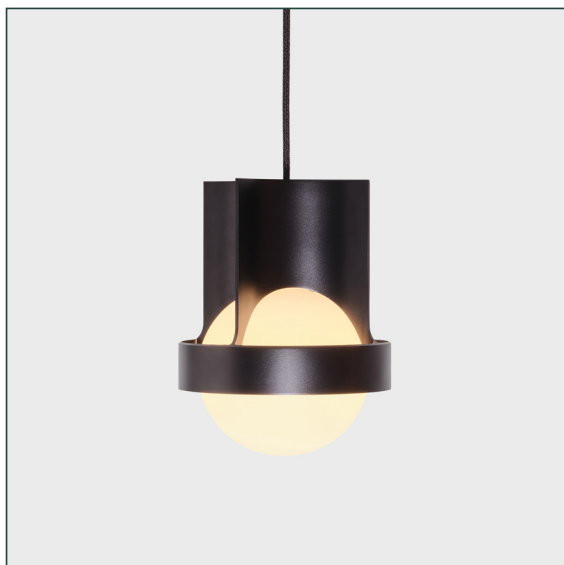

LOOP SINGLE PENDANT + SPHERE III tala

SKU: LOOP-SPHR-III-GD-PD-01-EU

FINISH: GOLD

The Loop Single Pendant Light is inspired by the infinite recyclable potential of aluminium and revels in its economic and efficient use of material. Anodised to achieve its distinctive colour finish, it is paired with Tala's Sphere III LED bulb. The Dim to Warm characteristics and moonlike form of the light source accentuate Loop's ethereal power.

LOOP SINGLE PENDANT + SPHERE III **tala**

SKU: LOOP-SPHR-III-DG-PD-01-EU

FINISH: DARK GREY

The Loop Single Pendant Light is inspired by the infinite recyclable potential of aluminium and revels in its economic and efficient use of material. Anodised to achieve its distinctive colour finish, it is paired with Tala's Sphere III LED bulb. The Dim to Warm characteristics and moonlike form of the light source accentuate Loop's ethereal power.

LOOP SINGLE PENDANT + SPHERE IV tala

SKU: LOOP-SPHR-IV-GD-PD-01-EU

FINISH: GOLD

The Loop Single Pendant Light is inspired by the infinite recyclable potential of aluminium and revels in its economic and efficient use of material. Anodised to achieve its distinctive colour finish, it is paired with Tala's Sphere IV LED bulb. The Dim to Warm characteristics and moonlike form of the light source accentuate Loop's ethereal power.

LOOP SINGLE PENDANT + SPHERE IV tala

SKU: LOOP-SPHR-IV-DG-PD-01-EU

FINISH: DARK GREY

The Loop Single Pendant Light is inspired by the infinite recyclable potential of aluminium and revels in its economic and efficient use of material. Anodised to achieve its distinctive colour finish, it is paired with Tala's Sphere IV LED bulb. The Dim to Warm characteristics and moonlike form of the light source accentuate Loop's ethereal power.