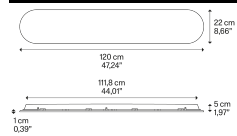

Oval System

Model 7-Lights-Oval

With a black attachment that blends into the space and a thin, white or black plate from which the cables descend laterally, it is a detail that becomes an essential but distinctive design feature.

7-Lights-Oval

Net weight: 6.50 kg

Parcels: 1

Light source

Oval canopy for up to 7 suspensions arranged along the perimeter.

Structure

● Matte White – 9010

● Matte Black – 9005

11-Lights-Oval

Net weight: 8.80 kg

Parcels: -1

Light source

Oval canopy for up to 11 suspensions arranged along the perimeter.

Structure

Matte White – 9010

Matte Black – 9005