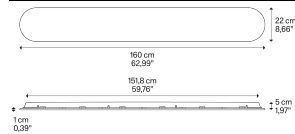

11-Lights-Oval