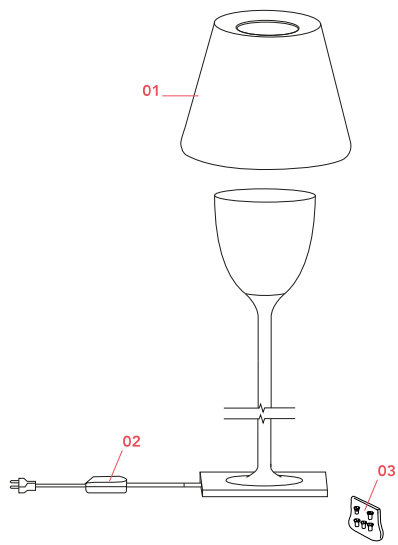

Spare Parts

01.	Ktribe Floor/Table 2 fumée diffuser assembly	F6278000
02.	Led rondo' dimmer 220/240v 40- 250w 4-100w	RF28045
03.	Kit of 5 white feed pads for base	RF3020100

DOWNLOAD