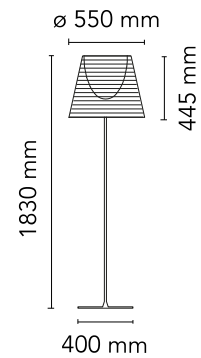

FLOS

F6301000 Transparent

KTribe Floor 3

Designed by Philippe Starck, 2007

Halogen - 250W

Floor lamp providing diffused lighting. Base, rod support and diffuser support in die-cast, polished and chrome-plated Zamak alloy. Galvanized P04 steel base cover. Injectionmolded PC (polycarbonate) opal inner diffuser and support for the lamp-holder. Outer diffusers in transparent or fumée PMMA (polymethylmethacrylate), and silver or bronze on the inner surface, by vacuum aluminum coating. Injection-molded PC (polycarbonate) upper ring, completely transparent or transparent diffuser and silver diffuser) or transparent brown for the outer bronze diffuser. On the cable there is the electronic dimmer which allows the regulation of light brightness.

Are you a professional and your project needs consulting and support?

[BOOK AN APPOINTMENT](#)

Main specifications

EAN	8059607005866
Mounting	Floor
Environments	Indoor dry location
Light Source Type	Bulb
Lamp category	Halogen
Lamp holders	E27
Ilcos	HSGS
Number of heads	1
Power (W)	250

Physical

Colour	Transparent
Net weight (kg)	16
Package volume (m3)	0.73
IP internal	20

Download

Mounting instructions	↓ PDF
Spare Parts	↓ PDF

Photometric Files

LDT / IES	↓ ZIP

Technical Drawings

2D	↓ ZIP
3D	↓ ZIP