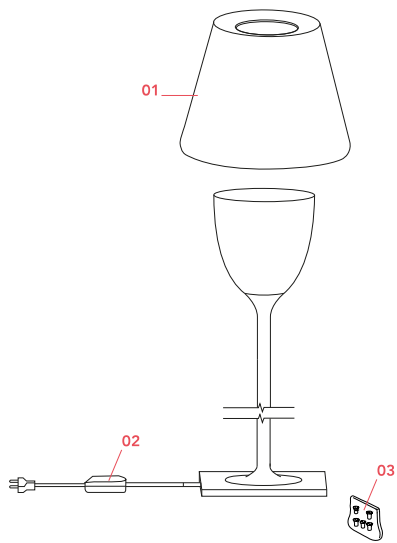

Spare Parts

01.	Ktribe Floor 3 transparent diffuser assembly	F6298000
02.	Led rondo' dimmer 220/240v 40-250w 4-100w	RF28045
03.	Kit of 5 white feed pads for base	RF3020100

DOWNLOAD