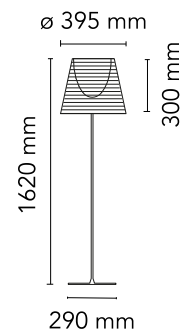

FLOS

F6305000 Transparent

KTribe Floor 2

Designed by Philippe Starck, 2006

Halogen - 150W

Floor lamp providing diffused lighting. Base, rod support and diffuser support in die-cast, polished and chrome-plated Zamak alloy. Galvanized P04 steel base cover. Injectionmolded PC (polycarbonate) opal inner diffuser and support for the lamp-holder. Outer diffusers in transparent or fumée PMMA (polymethylmethacrylate), and silver or bronze on the inner surface, by vacuum aluminum coating. Injection-molded PC (polycarbonate) upper ring, completely transparent or transparent diffuser and silver diffuser) or transparent brown for the outer bronze diffuser. On the cable there is the electronic dimmer which allows the regulation of light brightness.

Are you a professional and your project needs consulting and support?

[BOOK AN APPOINTMENT](#)

Main specifications

EAN	8059607006061
Mounting	Floor
Environments	Indoor dry location
Light Source Type	Bulb
Lamp category	Halogen
Lamp holders	E27
Ilcos	HSGS
Number of heads	1
Power (W)	150

Physical

Colour	Transparent
Cord length (mm)	2010
Net weight (kg)	6.7
Package volume (m3)	0.36
IP internal	20

Download

Mounting instructions	↓ PDF
Spare Parts	↓ PDF

Photometric Files

LDT / IES	↓ ZIP
---------------------------	-----------------------