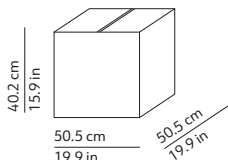

### PACKAGING / IMBALLO

Diffuser  
Volume: 0.103 m<sup>3</sup> / 3.647 ft<sup>3</sup>  
Gross weight: 4.75 kg / 10.45 lbs

Structure  
Volume: 0.057 m<sup>3</sup> / 2.031 ft<sup>3</sup>  
Gross weight: 3.24 kg / 7.13 lbs

Base  
Volume: 0.012 m<sup>3</sup> / 0.407 ft<sup>3</sup>  
Gross weight: 11.12 kg / 24.46 lbs