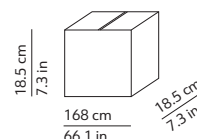

### CODES AND DIMENSIONS / CODICI E DIMENSIONI

K219105N  
K219105O  
K219105R

### PACKAGING / IMBALLO

Diffuser  
Volume: 0.103 m<sup>3</sup> / 3.647 ft<sup>3</sup>  
Gross weight: 4.75 kg / 10.45 lbs

Structure  
Volume: 0.057 m<sup>3</sup> / 2.031 ft<sup>3</sup>  
Gross weight: 3.24 kg / 7.13 lbs

Base  
Volume: 0.012 m<sup>3</sup> / 0.407 ft<sup>3</sup>  
Gross weight: 11.12 kg / 24.46 lbs