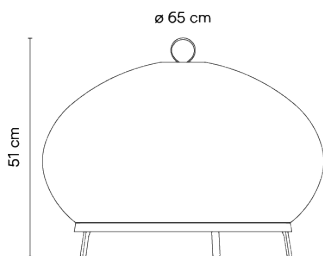

7492

Design By Meike Harde

Due to its large size, the Knit floor lamp takes centre stage, drawing people towards it by attracting their gazes, while its fabric shade has a welcoming tactile quality. The ring in its upper part makes it easily portable.

Model Sheet

Finish 24 Beige M1
NCS S 2005-Y50R

LED temperature color 2700 K

Dimming CASAMBI

Installation type Plug-in

Materials Fabric Shade: Flame-retardant polyester
Diffuser ring and support: ABS
Diffuser: Methacrylate

Light source 6 x LED 5,9W 1050mA

LED CRI>90 4740 lm 133.9
2700 K

Driver Constant Voltage 1050
100~240 V V 50~60 Hz HZ

☐ ☒ **Dimmable** ☒ **LED**

☒ **IP20** ☒ **Bi-volt** ☒ **50-60Hz**

Application Floor Lamps

Packaging 1 Box
0.593 m x 0.785 m x 0.785 m
Gross weight 7.3
Net weight 4.5
Vol. 0.3654

Lighting effect

General Lighting

Lamp for general lighting that equally distributes the light in all directions.

Photometric Data

Efficiency 50.38 lm/W
Coordinate System CG
Total Flux 1286.57 lm
Maximum Value 125.33 cd