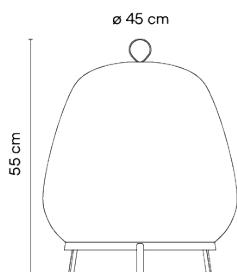

7490

Design By Meike Harde

Due to its large size, the Knit floor lamp takes centre stage, drawing people towards it by attracting their gazes, while its fabric shade has a welcoming tactile quality. The ring in its upper part makes it easily portable.

Model Sheet

Finish 24 Beige M1
NCS S 2005-Y50R

LED temperature color 2700 K

Dimming Push / CASAMBI

Installation type Plug-in

Materials Fabric Shade: Flame-retardant polyester
Diffuser ring and support: ABS
Diffuser: Methacrylate

Light source 6 x LED 5,9W 1050mA

LED CRI>90 4740 lm 133.9
2700 K

Driver Constant Voltage 1050
100~240 V V 50~60 Hz HZ

Application Floor Lamps

Packaging 1 Box
0.55 m x 0.55 m x 0.65 m
Gross weight 5.4
Net weight 3.3
Vol. 0.1966

Lighting effect

General Lighting

Lamp for general lighting that equally distributes the light in all directions.

Photometric Data

Efficiency 50.38 lm/W
Coordinate System CG
Total Flux 1286.57 lm
Maximum Value 125.33 cd