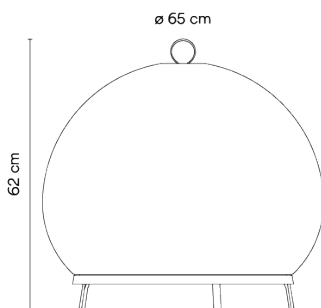

7494

Design By Meike Harde

Due to its large size, the Knit floor lamp takes centre stage, drawing people towards it by attracting their gazes, while its fabric shade has a welcoming tactile quality. The ring in its upper part makes it easily portable.

Model Sheet

Finish 24 Beige M1
NCS S 2005-Y50R

LED temperature color 2700 K

Dimming CASAMBI / Push

Installation type Plug-in

Materials Fabric Shade: Flame-retardant polyester
Diffuser ring and support: ABS
Diffuser: Methacrylate

Light source 6 x LED 5,9W 1050mA

LED CRI>90 4740 lm 133.9
2700 K

Driver Constant Voltage 1050
100~240 V V 50~60 Hz HZ

Application Floor Lamps

Packaging 1 Box
0.8 m x 0.8 m x 0.75 m
Gross weight 9,3
Net weight 5,9
Vol. 0.48

Lighting effect

General Lighting

Lamp for general lighting that equally distributes the light in all directions.

Photometric Data

Efficiency 50.38 lm/W
Coordinate System CG
Total Flux 1286.57 lm
Maximum Value 125.33 cd

Other Applications

All of our products come with a five-year warranty. Check our legal terms at www.vibia.com/warranty

Vibia Lighting, S.L.U.

Office / Oficina
Progrés 4-6. 08850 Gavà. Barcelona, Spain.

International T +34 934 796 971
Spain / Portugal T +34 934 796 970

customer.service@vibia.com
vibia.com