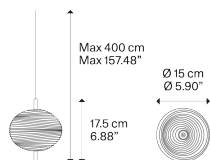

Jefferson mini

Light source

LED  
2700 K  
3 W / 450 lm  
350 mA  
CRI 90  
MacAdam 3-Step

LED and driver included

Structure: Metal

 Black Chrome  
 Gold

Diffuser: Bohemian crystal

 Clear Crystal  
 Clear Crystal