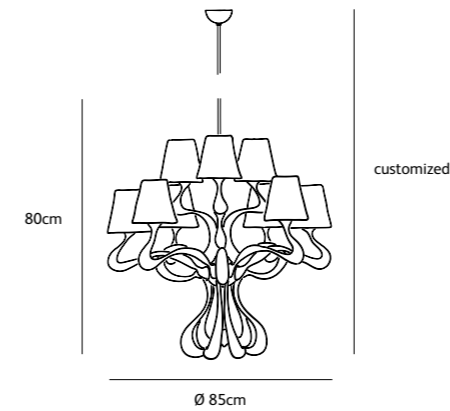

colors & materials

Check www.jaccomarism.com for the latest colors, materials and details or scan the QR code.

OD.9.CH.*

OD.15.CH.*

Order code	OD.9.CH.*
	total lenght fixture*
Dimensions Øxh	85x80cm
Total length	customized
Ceiling cover Ø	10cm
Light source	included
	9 x LED bulb filament 3,5W / 240V
	2700K / 470 lm
Lampholder	E14
Net. weight	6,5kg
Gross weight	17,5kg
Packaging	120x120x100cm
Dimming	dimnable, dimmer not included

Order code	OD.15.CH.*
	total lenght fixture*
Dimensions Øxh	110x105cm
Total length	customized
Ceiling cover Ø	10cm
Light source	included
	15 x LED bulb filament 3,5W / 240V
	2700K / 470 lm
Lampholder	E14
Net. weight	10kg
Gross weight	21kg
Packaging	120x120x100cm
Dimming	dimnable, dimmer not included

Order code	OD.02.WA.**
Dimensions wxdxh	44x25x47cm
Wall cover Ø	10cm
Light source	included 2 x LED bulb filament 3,5W / 240V 2700K / 470 lm
Lampholder	E14
Net. weight	2kg
Dimming	dimmable, dimmer not included