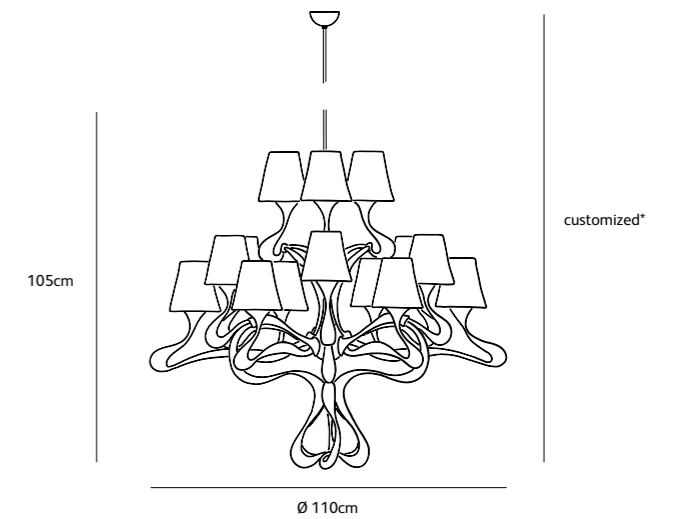

colors & materials

Check www.jaccomarism.com for the latest colors, materials and details or scan the QR code.

OD.9.CH.*

OD.15.CH.*

Order code	OD.9.CH.*
	total lenght fixture*
Dimensions Øxh	85x80cm
Total length	customized
Ceiling cover Ø	10cm
Light source	included
	9 x LED bulb filament 3,5W / 240V
	2700K / 470 lm
Lampholder	E14
Net. weight	6,5kg
Gross weight	17,5kg
Packaging	120x120x100cm
Dimming	dimnable, dimmer not included

Order code	OD.15.CH.*
	total lenght fixture*
Dimensions Øxh	110x105cm
Total length	customized
Ceiling cover Ø	10cm
Light source	included
	15 x LED bulb filament 3,5W / 240V
	2700K / 470 lm
Lampholder	E14
Net. weight	10kg
Gross weight	21kg
Packaging	120x120x100cm
Dimming	dimnable, dimmer not included

Order code	OD.02.WA.**
Dimensions wxdxh	44x25x47cm
Wall cover Ø	10cm
Light source	included 2 x LED bulb filament 3,5W / 240V 2700K / 470 lm
Lampholder	E14
Net. weight	2kg
Dimming	dimmable, dimmer not included