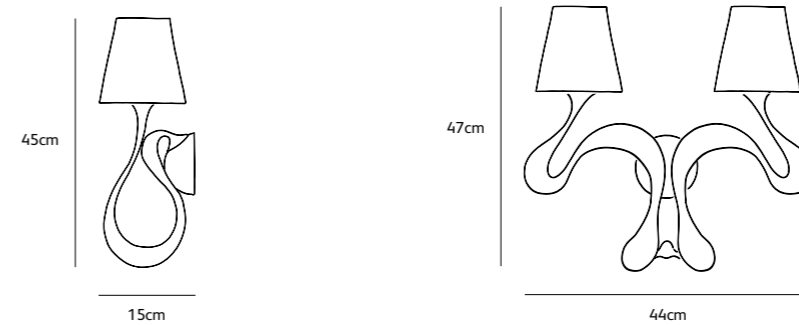

OD.01.WA.**

OD.02.WA.**