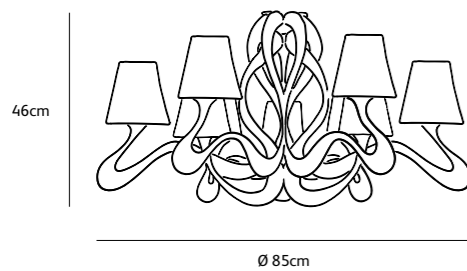

ode 1647

ceiling lamp

Order code	OD.09.CE.**
Dimensions Øxh	85x46cm
Light source	included 9 x LED bulb filament 3,5W / 240V 2700K / 470 lm
Lampholder	E14
Net. weight	6,5kg
Gross weight	16,5kg
Packaging	120x120x100cm
Dimming	dimmable, dimmer not included

colors & materials

Check www.jaccomar.com for the latest colors, materials and details or scan the QR code.

ode 1647

wall lamp

Order code	OD.01.WA.**
Dimensions wxdxh	20x15x45cm
Wall cover Ø	10cm
Light source	included 1 x LED bulb filament 3,5W / 240V 2700K / 470 lm
Lampholder	E14
Net. weight	1kg
Dimming	dimmable, dimmer not included

Order code	OD.02.WA.**
Dimensions wxdxh	44x25x47cm
Wall cover Ø	10cm
Light source	included 2 x LED bulb filament 3,5W / 240V 2700K / 470 lm
Lampholder	E14
Net. weight	2kg
Dimming	dimmable, dimmer not included

colors & materials

Check www.jaccomar.com for the latest colors, materials and details or scan the QR code.