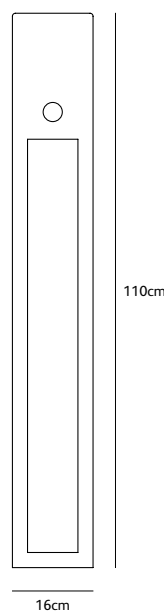

### colors & materials

\* **BL**  
black powder coated

\* **LA**  
latte powder coated

\* **MR**  
marone powder coated

\* **TG**  
tarpaulin grey powder coated

|                                   |                                   |
|-----------------------------------|-----------------------------------|
| Order code                        | <b>JX.RELAX.FL.*</b>              |
| Dimensions                        |                                   |
| Wxdxh                             | <b>28x28x50cm</b>                 |
| Standard cable length             | <b>500cm</b>                      |
| Light source                      |                                   |
| Included, 1 x LED warm white bulb | <b>7W / 240V / 2700K / 806 lm</b> |
| Lampholder                        | <b>E27</b>                        |
| Weight                            |                                   |
| Net. weight                       | <b>15kg</b>                       |

|                                   |                                   |
|-----------------------------------|-----------------------------------|
| Order code                        | <b>JX.60.FL.*</b>                 |
| Dimensions                        |                                   |
| Wxdxh                             | <b>16x16x60cm</b>                 |
| Standard cable length             | <b>500cm</b>                      |
| Light source                      |                                   |
| Included, 1 x LED warm white bulb | <b>7W / 240V / 2700K / 806 lm</b> |
| Lampholder                        | <b>E27</b>                        |
| Weight                            |                                   |
| Net. weight                       | <b>8kg</b>                        |