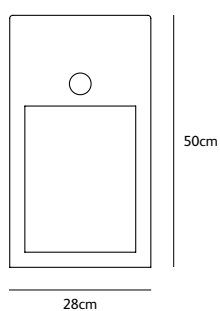

Order code	JX.RELAX.FL.*
Dimensions	
Wxdxh	28x28x50cm
Standard cable length	500cm
Light source	
Included, 1 x LED warm white bulb	7W / 240V / 2700K / 806 lm
Lampholder	E27
Weight	
Net. weight	15kg