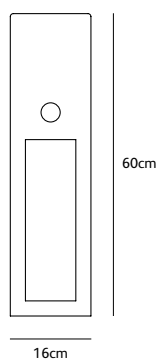

|                                   |                                   |
|-----------------------------------|-----------------------------------|
| Order code                        | <b>JX.60.FL.*</b>                 |
| Dimensions                        |                                   |
| Wxdxh                             | <b>16x16x60cm</b>                 |
| Standard cable length             | <b>500cm</b>                      |
| Light source                      |                                   |
| Included, 1 x LED warm white bulb | <b>7W / 240V / 2700K / 806 lm</b> |
| Lampholder                        | <b>E27</b>                        |
| Weight                            |                                   |
| Net. weight                       | <b>8kg</b>                        |

|                                   |                                   |
|-----------------------------------|-----------------------------------|
| Order code                        | <b>JX.110.FL.*</b>                |
| Dimensions                        |                                   |
| Wxdxh                             | <b>16x16x110cm</b>                |
| Standard cable length             | <b>500cm</b>                      |
| Light source                      |                                   |
| Included, 1 x LED warm white bulb | <b>7W / 240V / 2700K / 806 lm</b> |
| Lampholder                        | <b>E27</b>                        |
| Weight                            |                                   |
| Net. weight                       | <b>14kg</b>                       |