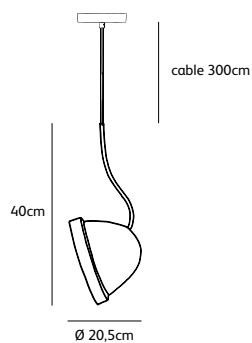

## suspension lamp

IS.01.SU.WH

Order code

**IS.01.SU.\***

Dimensions

Øxh **20,5x40cm**

Standard cable length **300cm**

Ceiling cover Ø **13x3cm**

Light source **integrated**

**11,5W LED / 230V / 2700K / 760 lm**

Weight/Packaging

Net. weight **1kg (5kg bronze)**

Gross weight **2kg (6kg bronze)**

Packaging **25x25x50cm**

Dimming

**Dimmable driver**