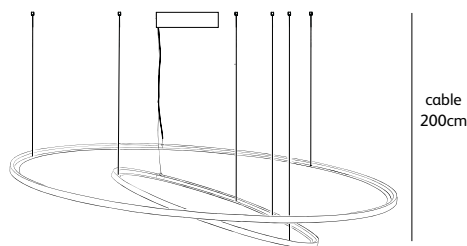

## colors

**\* AN**  
anodic  
brown  
powder  
coated

**\* LA**  
latte  
powder  
coated

**\* CS**  
coated  
bare steel

**\* WH**  
white  
powder  
coated

FR.100.CI.CS & FR.170.CI.CS

Ø 50cm

Order code	<b>FR.50.CI.*</b>
Dimensions	Ø <b>50cm</b>
Standard cable length	<b>200cm</b>
Light source	<b>neon flex LED 24W / 2700K / 750 lm</b>
Weight	
Net. weight	<b>4,2kg</b>
Driver	<b>Dimmable driver Dimmer not included</b>
Standard driver box	<b>24x8x4cm white</b>
Optional driver box in anodic brown, gun metal or latte.	
Optional round driver box.	

Ø 70cm

Order code	<b>FR.70.CI.*</b>
Dimensions	Ø <b>70cm</b>
Standard cable length	<b>200cm</b>
Light source	<b>neon flex LED 33W / 2700K / 1050 lm</b>
Weight	
Net. weight	<b>6kg</b>
Driver	<b>Dimmable driver Dimmer not included</b>
Standard driver box	<b>24x8x4cm white</b>
Optional driver box in anodic brown, gun metal or latte.	
Optional round driver box.	

Ø 100cm

Order code	<b>FR.100.CI.*</b>
Dimensions	Ø <b>100cm</b>
Standard cable length	<b>200cm</b>
Light source	<b>neon flex LED 47W / 2700K / 1500 lm</b>
Weight	
Net. weight	<b>8kg</b>
Driver	<b>Dimmable driver Dimmer not included</b>
Standard driver box	<b>24x8x4cm white</b>
Optional driver box in anodic brown, gun metal or latte.	
Optional round driver box.	

Ø 135cm

Order code	<b>FR.135.CI.*</b>
Dimensions	Ø <b>135cm</b>
Standard cable length	<b>200cm</b>
Light source	<b>neon flex LED 64W / 2700K / 2025 lm</b>
Weight	
Net. weight	<b>10kg</b>
Driver	<b>Dimmable driver Dimmer not included</b>
Standard driver box	<b>24x8x4cm white</b>
Optional driver box in anodic brown, gun metal or latte.	
Optional round driver box.	