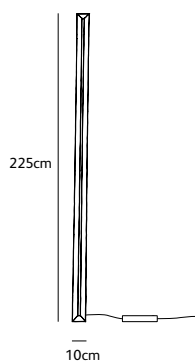

Order code	<b>FR.160.SU.UP/DOWN.*</b>
Dimensions	
Wxdxh	<b>160x2,5x7cm</b>
Standard cable length	<b>200cm</b>
Light source	<b>LED 19W up – 26W down / 2700K / 2500 lm</b>
Weight/Packaging	
Net. weight	<b>5,5kg</b>
Gross weight	<b>8kg</b>
Packaging	<b>165x16,5x16,5cm</b>
Driver	<b>Dimmable driver Dimmer not included</b>
Standard driver box	<b>24x8x4cm white</b>
Optional driver box in anodic brown, gun metal or latte.	

Order code	<b>FR.200.SU.UP/DOWN.*</b>
Dimensions	
Wxdxh	<b>200x2,5x7cm</b>
Standard cable length	<b>200cm</b>
Light source	<b>LED 24W up – 34W down / 2700K / 3200 lm</b>
Weight/Packaging	
Net. weight	<b>7kg</b>
Gross weight	<b>9,5kg</b>
Packaging	<b>205x16,5x16,5cm</b>
Driver	<b>Dimmable driver Dimmer not included</b>
Standard driver box	<b>24x8x4cm white</b>
Optional driver box in anodic brown, gun metal or latte.	

### colors & materials

**\* AN**  
anodic brown  
powder coated

**\* CS**  
coated bare  
steel

**\* LA**  
latte powder  
coated

**\* WH**  
white powder  
coated

Order code

**FR.225.FL.\***

Dimensions

Wxdxh **10x2,5x225cm**

Standard cable length **300cm**

Light source

**LED strip 40W LED / 2700K / 3840 lm**

Weight/Packaging

Net. weight **10kg**

Gross weight **12kg**

Packaging **230x16,5x16,5cm**