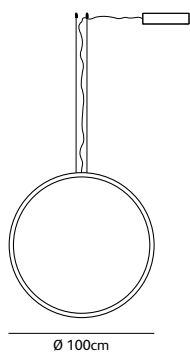

FR.100.WA.CI.T2.CS

Order code

FR.100.WA.CI.T1.*

Dimensions

Ø **100cm**

Standard cable length **200cm**

Light source **neon flex LED**

47W / 2700K / 1500 lm

Weight

Net. weight **8kg**

Driver

Dimmable driver

Dimmer not included

Standard driver box

24x8x4cm white

Optional driver box in anodic brown,

gun metal or latte.