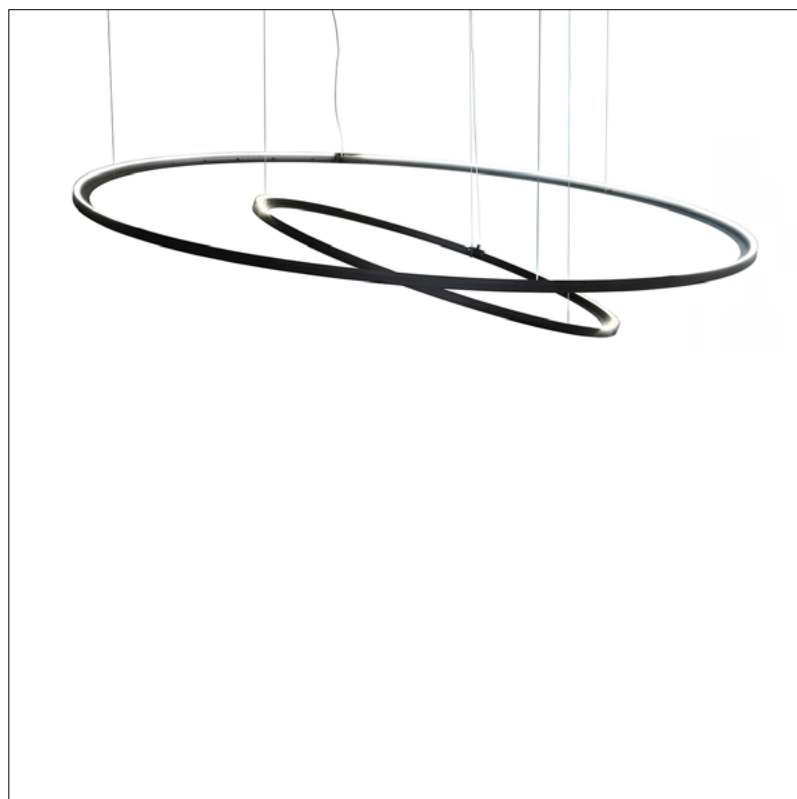

framed

suspension lamp circle    wall circle    suspension up-down    leaning floor lamp

Cover interior design: 2ndskin\_architecture - architect Sien Huygen  
Photography: Rhode Van Elsen

## framed

The Framed collection, designed by Jacco Maris, is a collection of basic geometric shapes made of hot rolled steel profiles. The lighting system is integrated in the steel frame. The light lines displayed by this design emphasize the interior architecture in an unique way. They create a light spectacle against wall, ceiling, floor or table. The robust steel frame gives this collection a high functionality and multiple possibilities in terms of shape and scale.

# framed

suspension lamp circle (suitable as up light or down light)

## colors

**\* AN**  
anodic  
brown  
powder  
coated

**\* LA**  
latte  
powder  
coated

**\* CS**  
coated  
bare steel

**\* WH**  
white  
powder  
coated

FR.100.CI.CS & FR.170.CI.CS

Ø 50cm

Order code	<b>FR.50.CI.*</b>
Dimensions	Ø <b>50cm</b>
Standard cable length	<b>200cm</b>
Light source	<b>neon flex LED 24W / 2700K / 750 lm</b>
Weight	
Net. weight	<b>4,2kg</b>
Driver	<b>Dimmable driver Dimmer not included</b>
Standard driver box	<b>24x8x4cm white</b>
Optional driver box in anodic brown, gun metal or latte.	
Optional round driver box.	