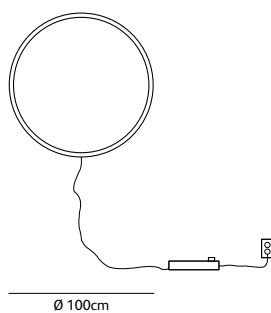

Order code

FR.100.WA.CI.T2.*

Dimensions

Ø **100cm**

Standard cable length **200cm**

Light source **neon flex LED**

47W / 2700K / 1500 lm

Weight

Net. weight **8kg**

Driver

Dimmable driver

Floor dimmer switch included

T1 = using two suspension cables that are directly attached to the ceiling

T2 = using a bracket on the wall