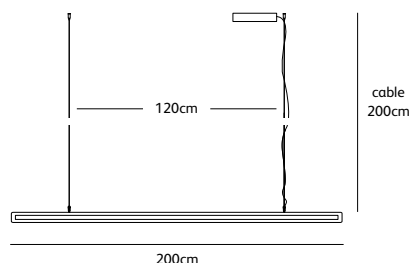

### colors & materials

\* **AN**  
anodic brown  
powder coated

\* **GM**  
gunmetal  
powder coated

\* **LA**  
latte powder  
coated

\* **WH**  
white powder  
coated

FR.200.SU.UP/DOWN.GM

Order code	<b>FR.120.SU.UP/DOWN.*</b>
Dimensions	
Wxdxh	<b>120x2,5x7cm</b>
Standard cable length	<b>200cm</b>
Light source	<b>LED 13W up – 19W down / 2700K / 1750 lm</b>
Weight/Packaging	
Net. weight	<b>4kg</b>
Gross weight	<b>6kg</b>
Packaging	<b>125x16,5x16,5cm</b>
Driver	<b>Dimmable driver Dimmer not included</b>
Standard driver box	<b>24x8x4cm white</b>
Optional driver box in anodic brown, gun metal or latte.	

Order code	<b>FR.160.SU.UP/DOWN.*</b>
Dimensions	
Wxdxh	<b>160x2,5x7cm</b>
Standard cable length	<b>200cm</b>
Light source	<b>LED 19W up – 26W down / 2700K / 2500 lm</b>
Weight/Packaging	
Net. weight	<b>5,5kg</b>
Gross weight	<b>8kg</b>
Packaging	<b>165x16,5x16,5cm</b>
Driver	<b>Dimmable driver Dimmer not included</b>
Standard driver box	<b>24x8x4cm white</b>
Optional driver box in anodic brown, gun metal or latte.	

Order code	<b>FR.200.SU.UP/DOWN.*</b>
Dimensions	
Wxdxh	<b>200x2,5x7cm</b>
Standard cable length	<b>200cm</b>
Light source	<b>LED 24W up – 34W down / 2700K / 3200 lm</b>
Weight/Packaging	
Net. weight	<b>7kg</b>
Gross weight	<b>9,5kg</b>
Packaging	<b>205x16,5x16,5cm</b>
Driver	<b>Dimmable driver Dimmer not included</b>
Standard driver box	<b>24x8x4cm white</b>
Optional driver box in anodic brown, gun metal or latte.	