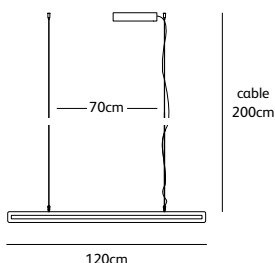

Dimensions

Ø **100cm**

Standard cable length **200cm**

Light source **neon flex LED**

**47W / 2700K / 1500 lm**

Weight

Net. weight **8kg**

Driver

### colors & materials

\* **AN**  
anodic brown  
powder coated

\* **GM**  
gunmetal  
powder coated

\* **LA**  
latte powder  
coated

\* **WH**  
white powder  
coated

FR.200.SU.UP/DOWN.GM

Order code	<b>FR.120.SU.UP/DOWN.*</b>
Dimensions	
Wxdxh	<b>120x2,5x7cm</b>
Standard cable length	<b>200cm</b>
Light source	<b>LED 13W up – 19W down / 2700K / 1750 lm</b>
Weight/Packaging	
Net. weight	<b>4kg</b>
Gross weight	<b>6kg</b>
Packaging	<b>125x16,5x16,5cm</b>
Driver	<b>Dimmable driver Dimmer not included</b>
Standard driver box	<b>24x8x4cm white</b>
Optional driver box in anodic brown, gun metal or latte.	

Order code	<b>FR.160.SU.UP/DOWN.*</b>
Dimensions	
Wxdxh	<b>160x2,5x7cm</b>
Standard cable length	<b>200cm</b>
Light source	<b>LED 19W up – 26W down / 2700K / 2500 lm</b>
Weight/Packaging	
Net. weight	<b>5,5kg</b>
Gross weight	<b>8kg</b>
Packaging	<b>165x16,5x16,5cm</b>
Driver	<b>Dimmable driver Dimmer not included</b>
Standard driver box	<b>24x8x4cm white</b>
Optional driver box in anodic brown, gun metal or latte.	

Order code	<b>FR.200.SU.UP/DOWN.*</b>
Dimensions	
Wxdxh	<b>200x2,5x7cm</b>
Standard cable length	<b>200cm</b>
Light source	<b>LED 24W up – 34W down / 2700K / 3200 lm</b>
Weight/Packaging	
Net. weight	<b>7kg</b>
Gross weight	<b>9,5kg</b>
Packaging	<b>205x16,5x16,5cm</b>
Driver	<b>Dimmable driver Dimmer not included</b>
Standard driver box	<b>24x8x4cm white</b>
Optional driver box in anodic brown, gun metal or latte.	