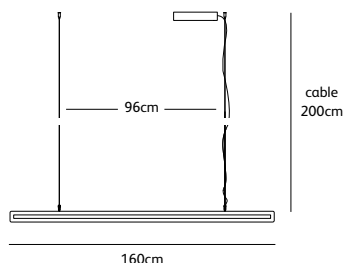

Dimensions

Ø **100cm**

Standard cable length **200cm**

Light source **neon flex LED**

**47W / 2700K / 1500 lm**

Weight

Net. weight **8kg**

Driver

### colors & materials

\* **AN**  
anodic brown  
powder coated

\* **GM**  
gunmetal  
powder coated

\* **LA**  
latte powder  
coated

\* **WH**  
white powder  
coated

FR.200.SU.UP/DOWN.GM

Order code	<b>FR.120.SU.UP/DOWN.*</b>
Dimensions	
Wxdxh	<b>120x2,5x7cm</b>
Standard cable length	<b>200cm</b>
Light source	<b>LED 13W up – 19W down / 2700K / 1750 lm</b>
Weight/Packaging	
Net. weight	<b>4kg</b>
Gross weight	<b>6kg</b>
Packaging	<b>125x16,5x16,5cm</b>
Driver	<b>Dimmable driver Dimmer not included</b>
Standard driver box	<b>24x8x4cm white</b>
Optional driver box in anodic brown, gun metal or latte.	

Order code	<b>FR.160.SU.UP/DOWN.*</b>
Dimensions	
Wxdxh	<b>160x2,5x7cm</b>
Standard cable length	<b>200cm</b>
Light source	<b>LED 19W up – 26W down / 2700K / 2500 lm</b>
Weight/Packaging	
Net. weight	<b>5,5kg</b>
Gross weight	<b>8kg</b>
Packaging	<b>165x16,5x16,5cm</b>
Driver	<b>Dimmable driver Dimmer not included</b>
Standard driver box	<b>24x8x4cm white</b>
Optional driver box in anodic brown, gun metal or latte.	

Order code	<b>FR.200.SU.UP/DOWN.*</b>
Dimensions	
Wxdxh	<b>200x2,5x7cm</b>
Standard cable length	<b>200cm</b>
Light source	<b>LED 24W up – 34W down / 2700K / 3200 lm</b>
Weight/Packaging	
Net. weight	<b>7kg</b>
Gross weight	<b>9,5kg</b>
Packaging	<b>205x16,5x16,5cm</b>
Driver	<b>Dimmable driver Dimmer not included</b>
Standard driver box	<b>24x8x4cm white</b>
Optional driver box in anodic brown, gun metal or latte.	