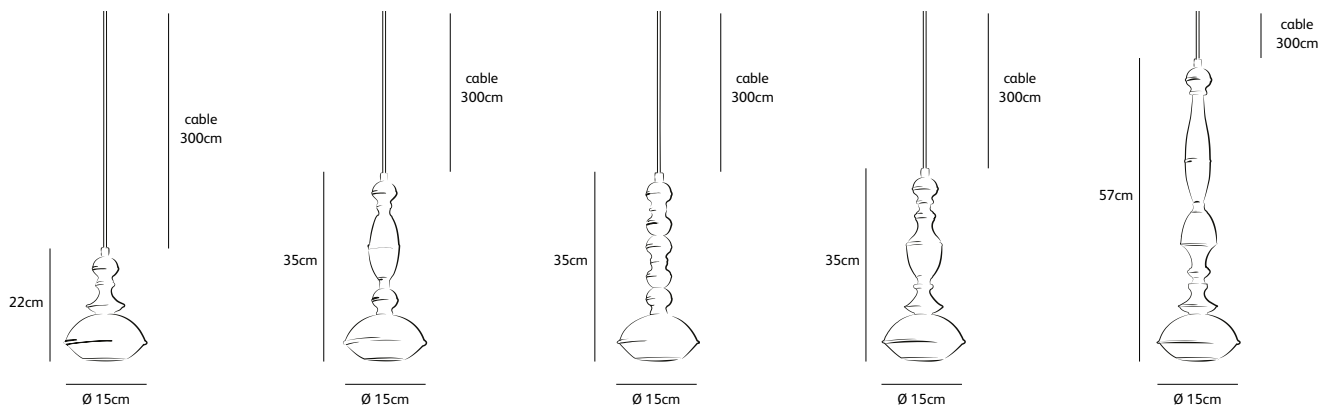

materials

***CH**
chrome

***RC**
red copper

***YC**
yellow copper

Order code	BB.T1.*/*
Dimensions	
Øxh	15x22cm
Standard cable length	300cm
Ceiling cover Ø	11,5cm
Light source	Not included
Lampholder	GU10
	suitable for retrofit
	LED 240V
Weight	
Net. weight	< 1kg

Order code	BB.T2.*/*
Dimensions	
Øxh	15x35cm
Standard cable length	300cm
Ceiling cover Ø	11,5cm
Light source	Not included
Lampholder	GU10
	suitable for retrofit
	LED 240V
Weight	
Net. weight	< 1kg

Order code	BB.T3.*/*
Dimensions	
Øxh	15x35cm
Standard cable length	300cm
Ceiling cover Ø	11,5cm
Light source	Not included
Lampholder	GU10
	suitable for retrofit
	LED 240V
Weight	
Net. weight	< 1kg

Order code	BB.T4.*/*
Dimensions	
Øxh	15x35cm
Standard cable length	300cm
Ceiling cover Ø	11,5cm
Light source	Not included
Lampholder	GU10
	suitable for retrofit
	LED 240V
Weight	
Net. weight	< 1kg

Order code	BB.T5.*/*
Dimensions	
Øxh	15x57cm
Standard cable length	300cm
Ceiling cover Ø	11,5cm
Light source	Not included
Lampholder	GU10
	suitable for retrofit
	LED 240V
Weight	
Net. weight	< 1kg