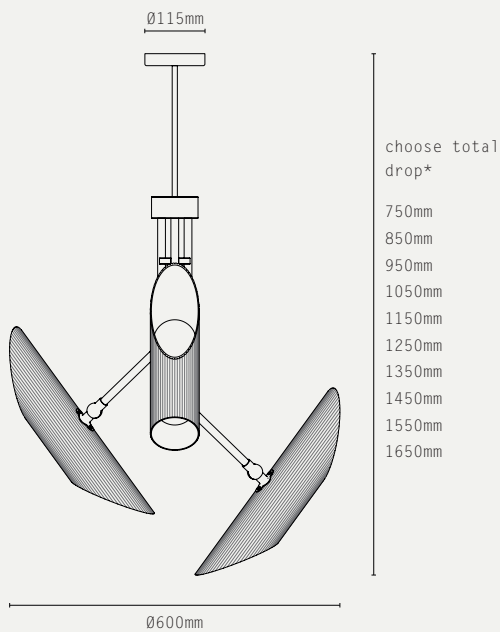

VECTOR PENDANT

*Longer drop available at extra cost

LIGHT SOURCE:

G9 LAMP BASE
(12W MAX LED ONLY)

LAMP SUPPLIED:

6 X G9 / 2700K / 3W /
250 LUMENS

DIMMABLE:

PHASE (MAINS) DIMMING (USING
SUPPLIED LAMP)

VOLTAGE:

240V AC (CLASS I)

CERTIFICATIONS:

CE / UKCA

MATERIALS:

BRASS, OPAL GLASS

WEIGHT:

12 KG (APPROX)

HANGING OPTIONS:

DROP ROD AT 100MM INCREMENTS

ADDITIONAL INFO:

DESIGNED BY WILL EARL 2020
MADE IN ENGLAND

METAL FINISHES:

-  ANTIQUE BRASS
-  BRONZE
-  SATIN BRASS
-  SATIN NICKEL

PRODUCT CODES:

- VEC.P3.AB - ANTIQUE BRASS
- VEC.P3.BZ - BRONZE
- VEC.P3.SB - SATIN BRASS
- VEC.P3.SN - SATIN NICKEL