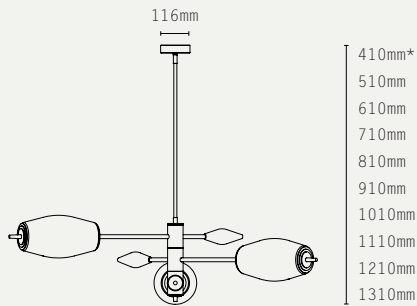

240V AC (CLASS I)

CERTIFICATIONS:

CE / UKCA

MATERIALS:

BRASS, GLASS

WEIGHT:

12.5 KG (APPROX)

HANGING OPTIONS:

DROP ROD AT 100MM INCREMENTS

ADDITIONAL INFO:

DESIGNED BY WILL EARL 2021
MADE IN ENGLAND

SIDE

TOP

*choose total drop - longer drop available at extra cost

METAL FINISHES:

PRODUCT CODES: