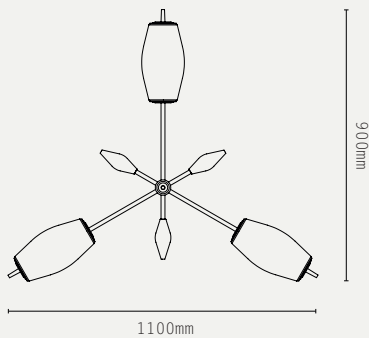

240V AC (CLASS I)

CERTIFICATIONS:

CE / UKCA

MATERIALS:

BRASS, GLASS

WEIGHT:

12.5 KG (APPROX)

HANGING OPTIONS:

DROP ROD AT 100MM INCREMENTS

ADDITIONAL INFO:

DESIGNED BY WILL EARL 2021
MADE IN ENGLAND

SIDE

TOP

*choose total drop - longer drop available at extra cost

METAL FINISHES:

PRODUCT CODES: