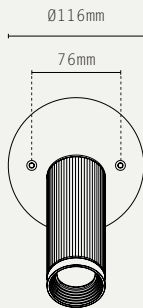

SPOT SWITCHED WALL LIGHT

LIGHT SOURCE:

GU10 LAMP BASE
(12W MAX LED ONLY / 35MM MAX
LAMP DIAMETER)

LAMP SUPPLIED:

1 X GU10 MR11 LED / 2700K /
3.6W / 290 LUMENS / 36° BEAM

DIMMABLE:

ON/OFF TOGGLE SWITCH ON
BACKPLATE

VOLTAGE:

240V AC (CLASS I)

CERTIFICATIONS:

CE / UKCA

MATERIALS:

BRASS

WEIGHT:

1.1 KG (APPROX)

ADDITIONAL INFO:

DESIGNED BY WILL EARL 2019
MADE IN ENGLAND

METAL FINISHES:

-  ANTIQUE BRASS
-  BRONZE
-  SATIN BRASS
-  SATIN NICKEL

PRODUCT CODES:

SP.W1.AB - ANTIQUE BRASS
SP.W1.BZ - BRONZE
SP.W1.SB - SATIN BRASS
SP.W1.SN - SATIN NICKEL