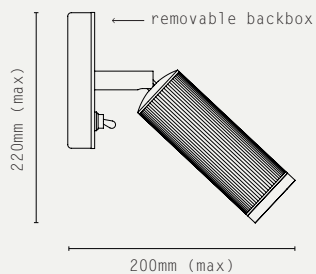

SPOT SWITCHED WALL LIGHT

LIGHT SOURCE:

GU10 LAMP BASE
(12W MAX LED ONLY / 35MM MAX
LAMP DIAMETER)

LAMP SUPPLIED:

1 X GU10 MR11 LED / 2700K /
3.6W / 290 LUMENS / 36° BEAM

DIMMABLE:

ON/OFF TOGGLE SWITCH ON
BACKPLATE

VOLTAGE:

240V AC (CLASS I)

CERTIFICATIONS:

CE / UKCA

MATERIALS:

BRASS

WEIGHT:

1.1 KG (APPROX)

ADDITIONAL INFO:

DESIGNED BY WILL EARL 2019
MADE IN ENGLAND

METAL FINISHES:

-  ANTIQUE BRASS
-  BRONZE
-  SATIN BRASS
-  SATIN NICKEL

PRODUCT CODES:

SP.W1.AB - ANTIQUE BRASS
SP.W1.BZ - BRONZE
SP.W1.SB - SATIN BRASS
SP.W1.SN - SATIN NICKEL