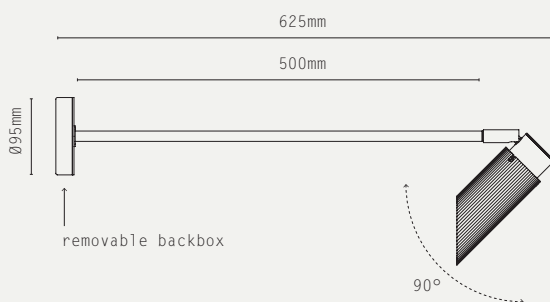

240V AC (CLASS I)

CERTIFICATIONS:

CE / UKCA

MATERIALS:

BRASS

WEIGHT:

250 ARM: 0.8 KG (APPROX)
500 ARM: 1.0 KG (APPROX)

ADDITIONAL INFO:

350° ROTATION / 90° TILT
DESIGNED BY WILL EARL 2023
MADE IN ENGLAND

SPOT PRO WALLWASH 250:

SPOT PRO WALLWASH 500:

METAL FINISHES:

PRODUCT CODES:

WALLWASH 250

SPP.W25.AB - ANTIQUE BRASS
SPP.W25.BZ - BRONZE
SPP.W25.SB - SATIN BRASS
SPP.W25.SN - SATIN NICKEL