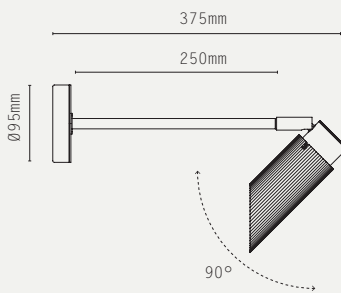

240V AC (CLASS I)

CERTIFICATIONS:

CE / UKCA

MATERIALS:

BRASS

WEIGHT:

250 ARM: 0.8 KG (APPROX)
500 ARM: 1.0 KG (APPROX)

ADDITIONAL INFO:

350° ROTATION / 90° TILT
DESIGNED BY WILL EARL 2023
MADE IN ENGLAND

SPOT PRO WALLWASH 250:

SPOT PRO WALLWASH 500:

METAL FINISHES:

PRODUCT CODES:

WALLWASH 250

SPP.W25.AB - ANTIQUE BRASS
SPP.W25.BZ - BRONZE
SPP.W25.SB - SATIN BRASS
SPP.W25.SN - SATIN NICKEL