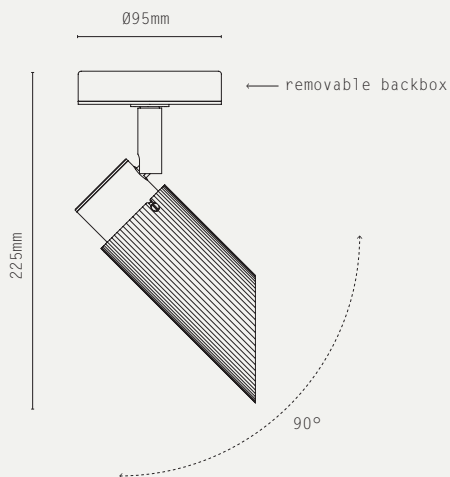

SPOT PRO CEILING LIGHT

LIGHT SOURCE:

GU10 LAMP BASE
(12W MAX, LED ONLY)

LAMP SUPPLIED:

1 X GU10 / 2700K / 5W / 350
LUMENS / 97 CRI / 36° BEAM

DIMMING:

PHASE (MAINS) DIMMING

VOLTAGE:

240V AC (CLASS I)

CERTIFICATIONS:

CE / UKCA

MATERIALS:

BRASS

WEIGHT:

0.6 KG (APPROX)

ADDITIONAL INFO:

SPOT PRO WALL LIGHT

LIGHT SOURCE:

GU10 LAMP BASE
(12W MAX, LED ONLY)

LAMP SUPPLIED:

1 X GU10 / 2700K / 5W / 350
LUMENS / 97 CRI / 36° BEAM

DIMMING:

PHASE (MAINS) DIMMING

VOLTAGE:

350° ROTATION / 90° TILT
DESIGNED BY WILL EARL 2023
MADE IN ENGLAND

METAL FINISHES:

-  ANTIQUE BRASS
-  BRONZE
-  SATIN BRASS
-  SATIN NICKEL

PRODUCT CODES:

SPP.C.W.AB - ANTIQUE BRASS
SPP.C.W.BZ - BRONZE
SPP.C.W.SB - SATIN BRASS
SPP.C.W.SN - SATIN NICKEL