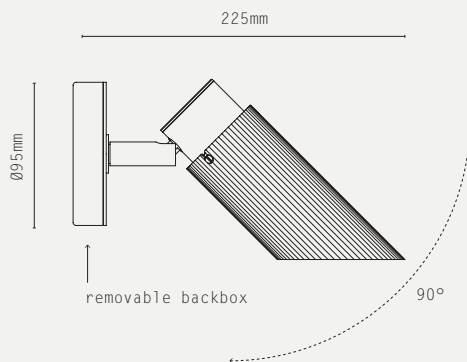

350° ROTATION / 90° TILT
DESIGNED BY WILL EARL 2023
MADE IN ENGLAND

METAL FINISHES:

-  ANTIQUE BRASS
-  BRONZE
-  SATIN BRASS
-  SATIN NICKEL

PRODUCT CODES:

SPP.C.W.AB - ANTIQUE BRASS
SPP.C.W.BZ - BRONZE
SPP.C.W.SB - SATIN BRASS
SPP.C.W.SN - SATIN NICKEL