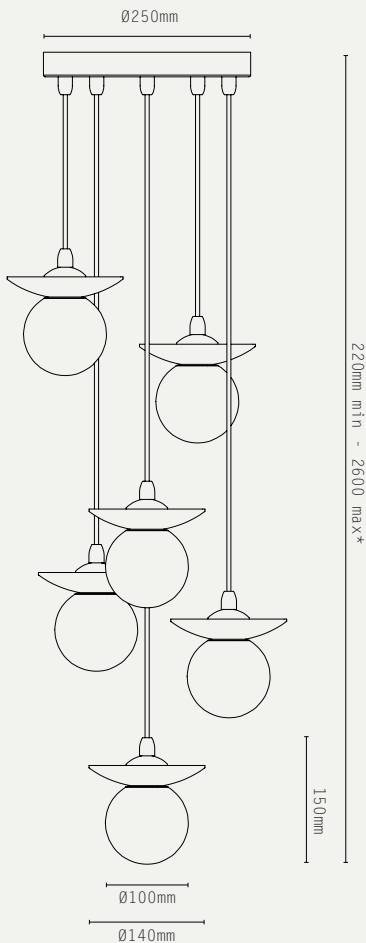

ORBIT PENDANT - 6 DROP GROUPING

LIGHT SOURCE:

G9 LAMP BASE
(12W MAX, LED ONLY)

LAMP SUPPLIED:

6 X G9 LED / 2700K / 3W /
250 LUMENS

DIMMABLE:

PHASE (MAINS) DIMMING (USING
SUPPLIED LAMP)

VOLTAGE:

240V AC (CLASS I)

CERTIFICATIONS:

CE / UKCA

MATERIALS:

BRASS, OPAL GLASS,
NATURAL STONE

WEIGHT:

18 KG (APPROX)

HANGING OPTIONS:

ADJUSTABLE BRAIDED CABLE

ADDITIONAL INFO:

DESIGNED BY WILL EARL 2022

MADE IN ENGLAND

CANOPY FINISHES:

-  ANTIQUE BRASS (AB)
-  BRONZE (BZ)
-  SATIN BRASS (SB)
-  SATIN NICKEL (SN)

SURROUND OPTIONS:

-  BLACK MARBLE (BM)
-  GREEN MARBLE (GM)
-  RED MARBLE (RM)
-  TRAVERTINE (TV)
-  RIDGED ANTIQUE (RAB)
-  RIDGED BRONZE (RBZ)
-  RIDGED SATIN BRASS (RSB)
-  RIDGED NICKEL (RSN)
-  CAST ANTIQUE (CAB)
-  CAST BRONZE (CBZ)