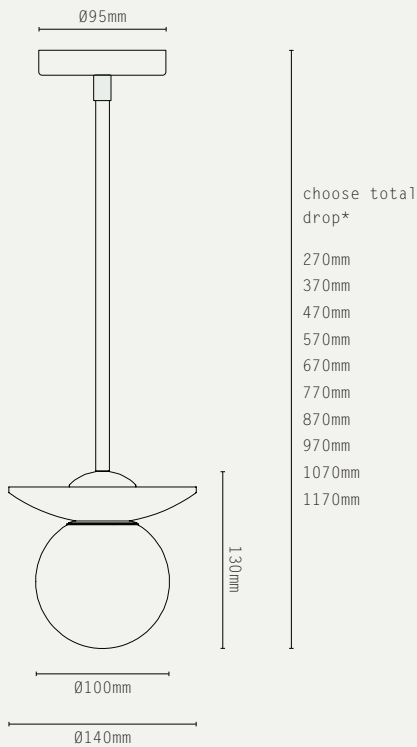

ORBIT PENDANT

*longer drop available at extra cost

LIGHT SOURCE:

G9 LAMP BASE
(12W MAX, LED ONLY)

LAMP SUPPLIED:

1 X G9 LED / 2700K / 3W /
250 LUMENS

DIMMABLE:

PHASE (MAINS) DIMMING (USING
SUPPLIED LAMP)

VOLTAGE:

240V AC (CLASS I)

CERTIFICATIONS:

CE / UKCA

MATERIALS:

BRASS, OPAL GLASS,
NATURAL STONE

WEIGHT:

3 KG (APPROX)

HANGING OPTIONS:

DROP ROD AT 100MM INCREMENTS

ADDITIONAL INFO:

DESIGNED BY WILL EARL 2022

MADE IN ENGLAND

METAL FINISHES:

STONE OPTIONS: