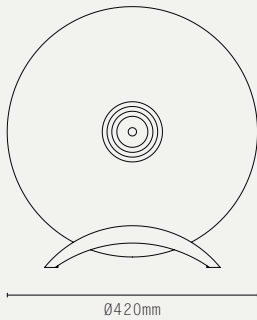

NOVA TABLE LIGHT

LIGHT SOURCE:

E27 LAMP BASE (20W MAX)

LAMP SUPPLIED:

1 X E27 LED / 2700K / 5.5W /
470 LUMENS

VOLTAGE:

240V AC (CLASS II)

CERTIFICATIONS:

CE / UKCA

MATERIALS:

BRASS, GLASS

WEIGHT:

7 KG (APPROX)

FLEX:

2M COTTON BRAIDED FLEX WITH
INLINE ON/OFF SWITCH

OPTIONS / ACCESSORIES:

- 5A PLUG
- INLINE DIMMER SWITCH

ADDITIONAL INFO:

DESIGNED BY WILL EARL 2021
MADE IN ENGLAND

METAL FINISHES:

ANTIQUE BRASS

BRONZE

PRODUCT CODES:

NOV.TWI.AB.MO - ANTIQUE BRASS / OPAL GLASS