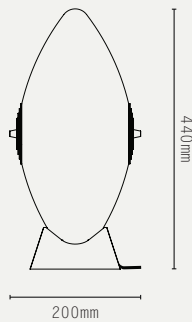

NOVA TABLE LIGHT

LIGHT SOURCE:

E27 LAMP BASE (20W MAX)

LAMP SUPPLIED:

1 X E27 LED / 2700K / 5.5W /
470 LUMENS

VOLTAGE:

240V AC (CLASS II)

CERTIFICATIONS:

CE / UKCA

MATERIALS:

BRASS, GLASS

WEIGHT:

7 KG (APPROX)

FLEX:

2M COTTON BRAIDED FLEX WITH
INLINE ON/OFF SWITCH

OPTIONS / ACCESSORIES:

- 5A PLUG
- INLINE DIMMER SWITCH

ADDITIONAL INFO:

DESIGNED BY WILL EARL 2021
MADE IN ENGLAND

METAL FINISHES:

ANTIQUE BRASS

BRONZE

PRODUCT CODES:

NOV.TWI.AB.MO - ANTIQUE BRASS / OPAL GLASS