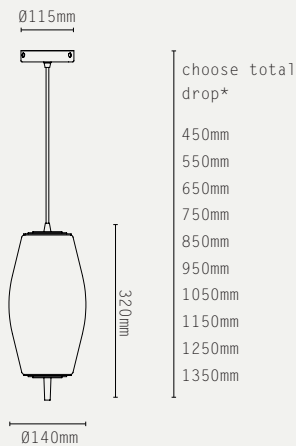

NOVA SLIM PENDANT

CABLE:

DROP ROD:

*longer drop available at extra cost

LIGHT SOURCE:

E27 LAMP BASE (20W MAX)

LAMP SUPPLIED:

1 X E27 LED / 2700K / 5.5W /
470 LUMENS

WEIGHT:

1.8 KG (APPROX)

HANGING OPTIONS:

- ADJUSTABLE BRAIDED CABLE
- DROP ROD AT 100MM INCREMENTS

ADDITIONAL INFO:

DESIGNED BY WILL EARL 2021

MADE IN ENGLAND

METAL FINISHES: