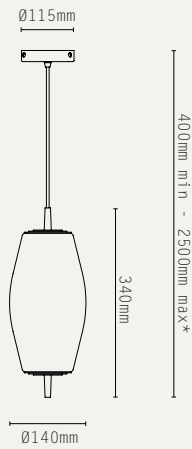

NOVA SLIM PENDANT

CABLE:

DROP ROD:

*longer drop available at extra cost

LIGHT SOURCE:

E27 LAMP BASE (20W MAX)

LAMP SUPPLIED:

1 X E27 LED / 2700K / 5.5W /
470 LUMENS

WEIGHT:

1.8 KG (APPROX)

HANGING OPTIONS:

- ADJUSTABLE BRAIDED CABLE
- DROP ROD AT 100MM INCREMENTS

ADDITIONAL INFO:

DESIGNED BY WILL EARL 2021

MADE IN ENGLAND

METAL FINISHES: