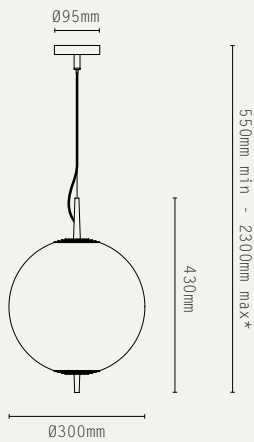

NOVA GLOBE PENDANT

CABLE:

DROP ROD:

*longer drop available at extra cost

LIGHT SOURCE:

E27 LAMP BASE (20W MAX)

LAMP SUPPLIED:

1 X E27 LED / 2700K / 8.5W /
470 LUMENS

WEIGHT:

6 KG (APPROX)

HANGING OPTIONS:

- SUSPENSION WIRE WITH CABLE
- DROP ROD AT 100M INCREMENTS

ADDITIONAL INFO:

DESIGNED BY WILL EARL 2020

MADE IN ENGLAND

METAL FINISHES: