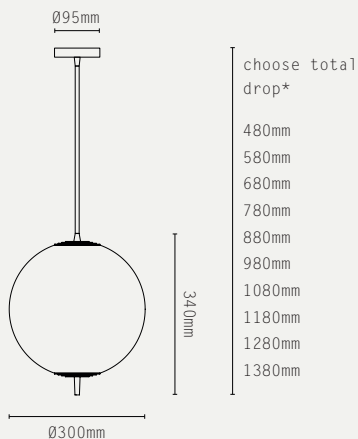

NOVA GLOBE PENDANT

CABLE:

DROP ROD:

*longer drop available at extra cost

LIGHT SOURCE:

E27 LAMP BASE (20W MAX)

LAMP SUPPLIED:

1 X E27 LED / 2700K / 8.5W /
470 LUMENS

WEIGHT:

6 KG (APPROX)

HANGING OPTIONS:

- SUSPENSION WIRE WITH CABLE
- DROP ROD AT 100M INCREMENTS

ADDITIONAL INFO:

DESIGNED BY WILL EARL 2020

MADE IN ENGLAND

METAL FINISHES: