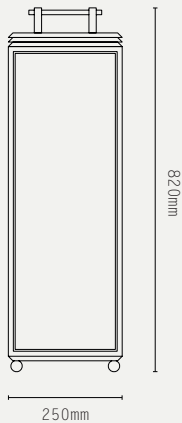

HAZEL FLOOR LIGHT - MAINS

SHORT:

TALL:

LIGHT SOURCE:

8W INTEGRATED LED MODULE
2700K COLOUR TEMPERATURE
120 LUMENS

VOLTAGE:

240V AC (CLASS I)

CERTIFICATIONS:

CE / UKCA
IP44

MATERIALS:

BRASS, GLASS

WEIGHT:

SHORT: 6 KG (APPROX)
LARGE: 10 KG (APPROX)

FLEX:

3M BLACK BRAIDED FLEX

OPTIONS / ACCESSORIES: