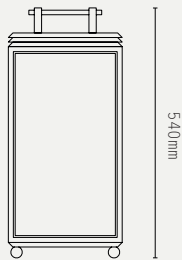

HAZEL FLOOR LIGHT - MAINS

SHORT:

TALL:

LIGHT SOURCE:

8W INTEGRATED LED MODULE
2700K COLOUR TEMPERATURE
120 LUMENS

VOLTAGE:

240V AC (CLASS I)

CERTIFICATIONS:

CE / UKCA
IP44

MATERIALS:

BRASS, GLASS

WEIGHT:

SHORT: 6 KG (APPROX)
LARGE: 10 KG (APPROX)

FLEX:

3M BLACK BRAIDED FLEX

OPTIONS / ACCESSORIES: