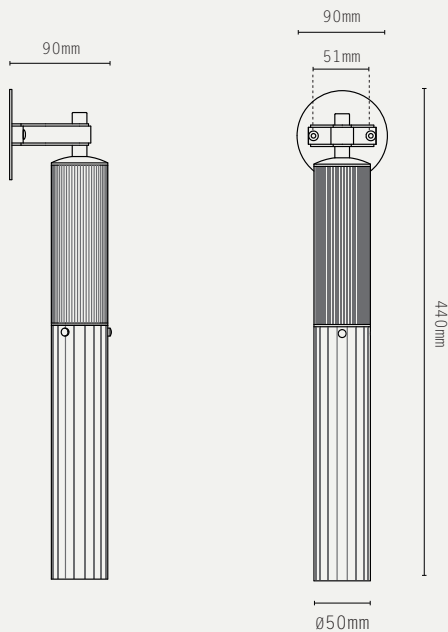

FLUME WALL LIGHT

LIGHT SOURCE:

GU10 LAMP BASE
(12W MAX, LED ONLY / 35MM MAX
LAMP DIAMETER)

LAMP SUPPLIED:

1 X GU10 MR11 LED / 2700K /
3.6W / 290 LUMENS

DIMMABLE:

PHASE (MAINS) DIMMING (USING
SUPPLIED LAMP)

VOLTAGE:

240V AC (CLASS I)

CERTIFICATIONS:

CE / UKCA

MATERIALS:

BRASS, GLASS, ALABASTER STONE

WEIGHT:

1.5 KG (APPROX)

OPTIONAL ACCESSORIES: