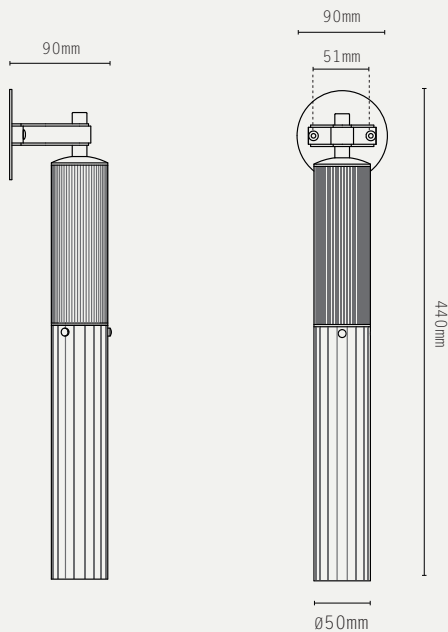

FLUME WALL LIGHT - IP44

LIGHT SOURCE:

GU10 LAMP BASE
(12W MAX LED ONLY / 35MM MAX
LAMP DIAMETER)

LAMP SUPPLIED:

1 X GU10 MR11 LED / 2700K /
3.6W / 290 LUMENS

DIMMABLE:

PHASE (MAINS) DIMMING (USING
SUPPLIED LAMP)

VOLTAGE:

240V AC (CLASS I)

CERTIFICATIONS:

CE / UKCA
IP44

MATERIALS:

BRASS, GLASS, ALABASTER STONE

WEIGHT:

1.5 KG (APPROX)