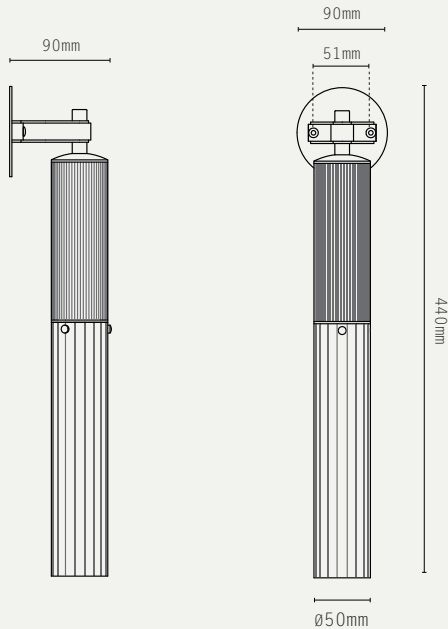

FLUME WALL LIGHT - IP44

LIGHT SOURCE:

GU10 LAMP BASE
(12W MAX LED ONLY / 35MM MAX
LAMP DIAMETER)

LAMP SUPPLIED:

1 X GU10 MR11 LED / 2700K /
3.6W / 290 LUMENS

DIMMABLE:

PHASE (MAINS) DIMMING (USING
SUPPLIED LAMP)

VOLTAGE:

240V AC (CLASS I)

CERTIFICATIONS:

CE / UKCA
IP44

MATERIALS:

BRASS, GLASS

WEIGHT:

1.5 KG (APPROX)