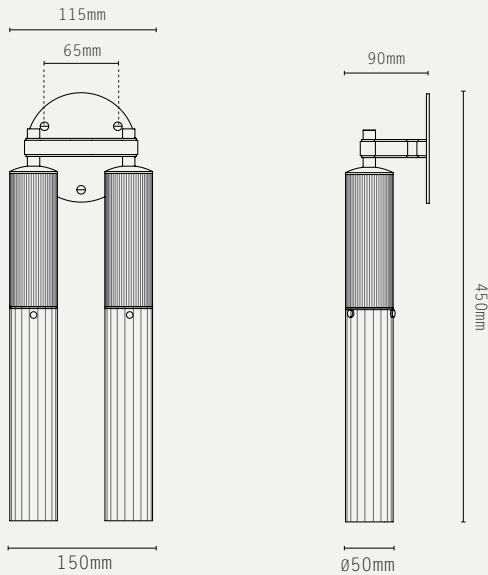

## FLUME DOUBLE WALL LIGHT

### LIGHT SOURCE:

GU10 LAMP BASE  
(12W MAX LED ONLY / 35MM MAX  
LAMP DIAMETER)