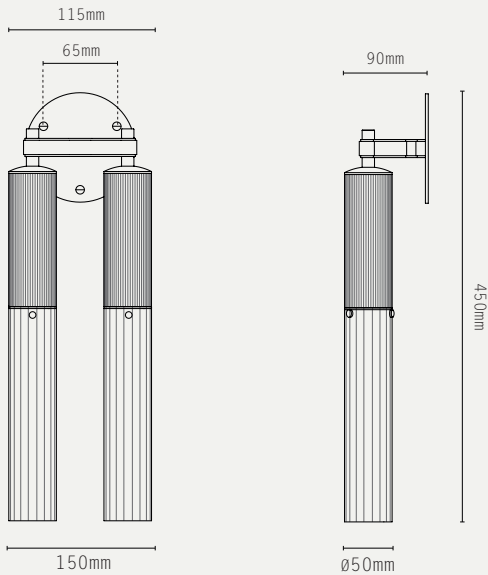

## FLUME DOUBLE WALL LIGHT - IP44

### LIGHT SOURCE:

GU10 LAMP BASE  
(12W MAX LED ONLY / 35MM MAX  
LAMP DIAMETER)