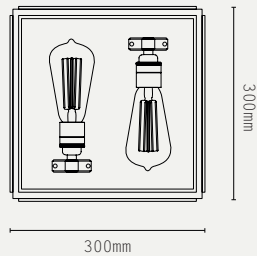

ELM CEILING LIGHT

LIGHT SOURCE:

E27 LAMP BASE (40W MAX)

MATERIALS:

BRASS, GLASS

LAMP SUPPLIED:

2 X E27 / 2200K / 6W /
400 LUMENS

WEIGHT:

3.3KG (APPROX)

DIMMABLE:

PHASE (MAINS) DIMMING (USING
SUPPLIED LAMP)

ADDITIONAL INFO:

DESIGNED BY ADAM YEATS 2015
MADE IN ENGLAND

VOLTAGE:

240V AC (CLASS I)

CERTIFICATIONS: