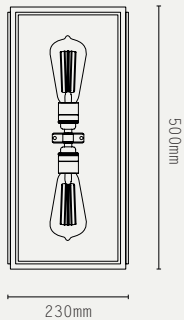

## BIRCH WALL LIGHT

SMALL:

MEDIUM:

LARGE:

projection: 145mm

**LIGHT SOURCE:**

E27 LAMP BASE (40W MAX)

**LAMP SUPPLIED:**

BRASS, GLASS

**WEIGHT:**

SMALL: 2.3 KG (APPROX)  
MEDIUM: 2.8 KG (APPROX)  
LARGE: 4.3 KG (APPROX)

**ADDITIONAL INFO:**

DESIGNED BY ADAM YEATS 2015  
MADE IN ENGLAND

**METAL FINISHES:**

**GLASS OPTIONS:**

**PRODUCT CODES:**