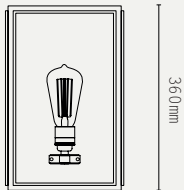

## BIRCH WALL LIGHT

SMALL:

MEDIUM:

LARGE:

projection: 145mm

**LIGHT SOURCE:**

E27 LAMP BASE (40W MAX)

**LAMP SUPPLIED:**

BRASS, GLASS

**WEIGHT:**

SMALL: 2.3 KG (APPROX)  
MEDIUM: 2.8 KG (APPROX)  
LARGE: 4.3 KG (APPROX)

**ADDITIONAL INFO:**

DESIGNED BY ADAM YEATS 2015  
MADE IN ENGLAND

**METAL FINISHES:**

**GLASS OPTIONS:**

**PRODUCT CODES:**