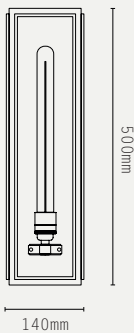

ASH WALL LIGHT

SMALL:

MEDIUM:

LARGE:

projection: 145mm

LIGHT SOURCE:

E27 LAMP BASE (40W MAX)

LAMP SUPPLIED:

BRASS, GLASS

WEIGHT:

SMALL: 1.9 KG (APPROX)
MEDIUM: 2.3 KG (APPROX)
LARGE: 4.5 KG (APPROX)

ADDITIONAL INFO:

DESIGNED BY ADAM YEATS 2015
MADE IN ENGLAND

METAL FINISHES:

GLASS OPTIONS:

PRODUCT CODES: