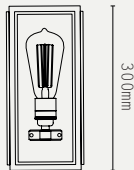

ASH WALL LIGHT

SMALL:

MEDIUM:

LARGE:

projection: 145mm

LIGHT SOURCE:

E27 LAMP BASE (40W MAX)

LAMP SUPPLIED:

BRASS, GLASS

WEIGHT:

SMALL: 1.9 KG (APPROX)
MEDIUM: 2.3 KG (APPROX)
LARGE: 4.5 KG (APPROX)

ADDITIONAL INFO:

DESIGNED BY ADAM YEATS 2015
MADE IN ENGLAND

METAL FINISHES:

GLASS OPTIONS:

PRODUCT CODES: