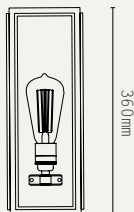

ASH WALL LIGHT

SMALL:

MEDIUM:

LARGE:

projection: 145mm

LIGHT SOURCE:

E27 LAMP BASE (40W MAX)

LAMP SUPPLIED:

BRASS, GLASS

WEIGHT:

SMALL: 1.9 KG (APPROX)
MEDIUM: 2.3 KG (APPROX)
LARGE: 4.5 KG (APPROX)

ADDITIONAL INFO:

DESIGNED BY ADAM YEATS 2015
MADE IN ENGLAND

METAL FINISHES:

GLASS OPTIONS:

PRODUCT CODES: