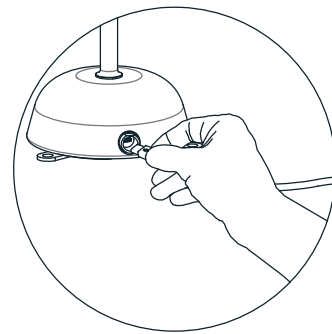

INSTRUCTIONS:

Press the button to switch on the light:

1st touch - 33% light output
 2nd touch - 66% light output
 3rd touch - 100% light output
 4th touch - Switch off

USB

UK EUR US

TO CHARGE:

Connect the USB cord smallest end to the lamp, and the other end into the charger.