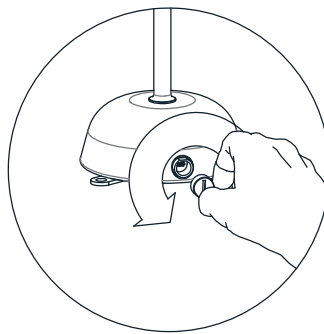

INSTRUCTIONS:

Press the button to switch on the light:

1st touch - 33% light output
 2nd touch - 66% light output
 3rd touch - 100% light output
 4th touch - Switch off

USB

UK EUR US

TO CHARGE:

Connect the USB cord smallest end to the lamp, and the other end into the charger.