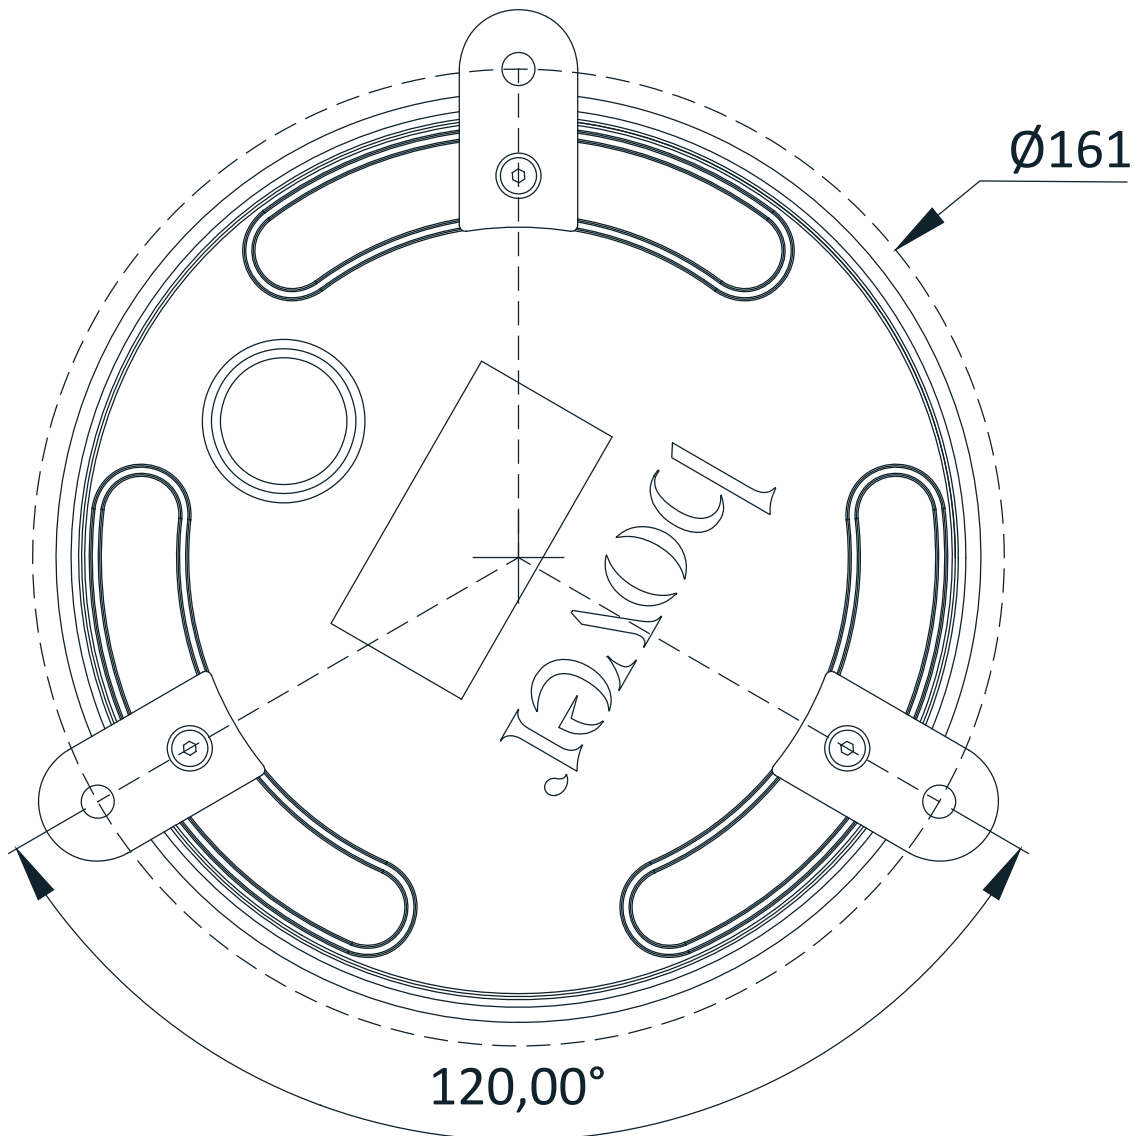

IMPORTANTE / IMPORTANT

Desconectar del cargador antes de ser manipulada y realizar cualquier operacion de limpieza o mantenimiento sólo cuando se haya enfriado. No utilizar mientras se está cargando.

Disconnect from the charger before handling and perform any cleaning or maintenance operation only when it has cooled down. Do not use when charging.

Toma del cargador / *charger socket type*: Micro USB Type C

Se suministra un cargador. si fuera necesario, sustitúyalo sólo por uno de las mismas características eléctricas.

Charger is supplied; if necessary replace with one of the same electrical features only.

FIXING THE ATTICUS / SÉCURISATION DE L'ATTICUS