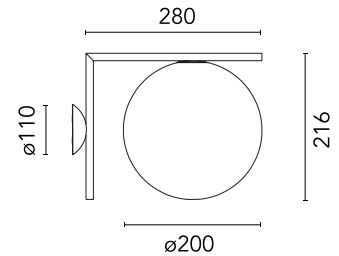

Light source excluded. Optional LED bulb sold separately. Wall mounting system contains the wiring system. Watertight cable gland included.

Are you a professional and your project needs consulting and support?

[BOOK AN APPOINTMENT](#)