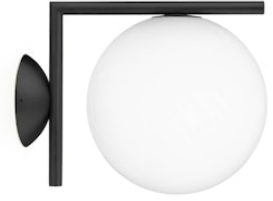

# FLOS

■ F012H00C030 Black

## IC Ceiling Wall 1 Outdoor Black NEW

Designed by Michael Anastassiades

Light source excluded. Optional LED bulb sold separately. Wall mounting system contains the wiring system. Watertight cable gland included.