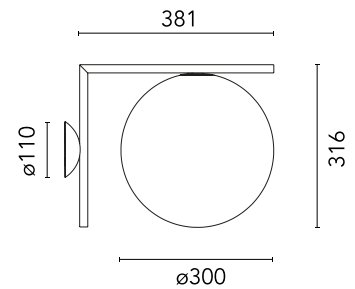

Light source excluded. Optional LED bulb sold separately. Wall mounting system contains the wiring system. Watertight cable gland included.

Are you a professional and your project needs consulting and support?

[BOOK AN APPOINTMENT](#)