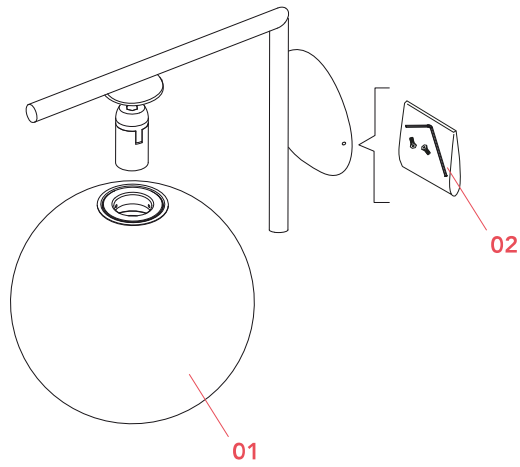

Spare Parts

01.	IC Lights 2 diffuser for chrome version	F3137057
02.	Kit with screws and allen key	RF3160100

DOWNLOAD