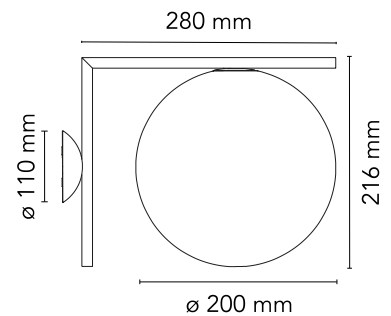

Are you a professional and your project needs consulting and support?

[BOOK AN APPOINTMENT](#)

Main specifications

EAN	8059607003510
Mounting	Ceiling and wall surface
Environments	Indoor dry location
Light Source Type	Bulb
Lamp category	Halogen
Lamp holders	E14
Ilcos	HSGS
Number of heads	1
Power (W)	60

Physical

Colour	Chrome
Net weight (kg)	1.85
Package volume (m3)	0.04
IP internal	20

Download

[Mounting instructions](#) PDF

[Spare Parts](#) PDF

Photometric Files

[LDT / IES](#) LDT

Technical Drawings