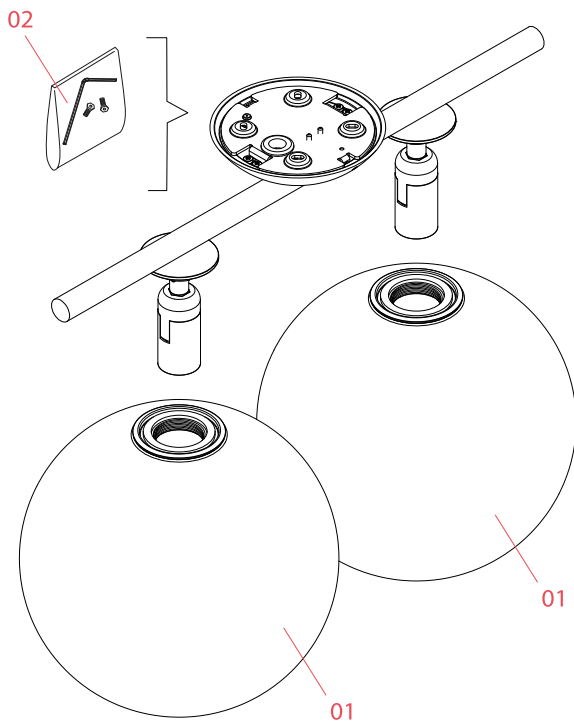

Halogen - 2 x 205W

Wall-ceiling lamp providing diffused light. Frame in brass, brushed and transparent varnished or chrome steel. Blown glass opal diffuser.

Are you a professional and your project needs consulting and support?

RF26259

LED Lamp 18W E27 2700K
Dimmable

NOT INCLUDED

RF32289

LED Lamp E27 15W 3000K T38

Spare Parts

01. IC Lights 2 diffuser for black version F3137030A

02. Kit with screws and allen key RF3160100