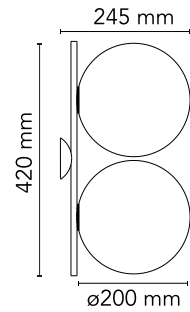

Halogen - 2 x 60W - 2700K - CRI> 95

Wall-ceiling lamp providing diffused light. Frame in brass, brushed and transparent varnished or chrome steel. Blown glass opal diffuser.

Are you a professional and your project needs consulting and support?

[BOOK AN APPOINTMENT](#)