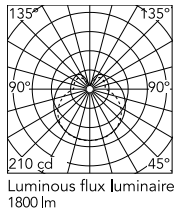

Schematic light drawing

Photometric

Lighting type	Total
Light distribution	Symmetric
CCT (K)	2700
CRI>	95

Electrical

Insulation class	I
Frequency (Hz)	50/60
Main voltage (Vac)	220-250
Dimmable	Yes
Dimming interface	Remote Dimmable (Dimmer Not Included)
Batteries inside	No