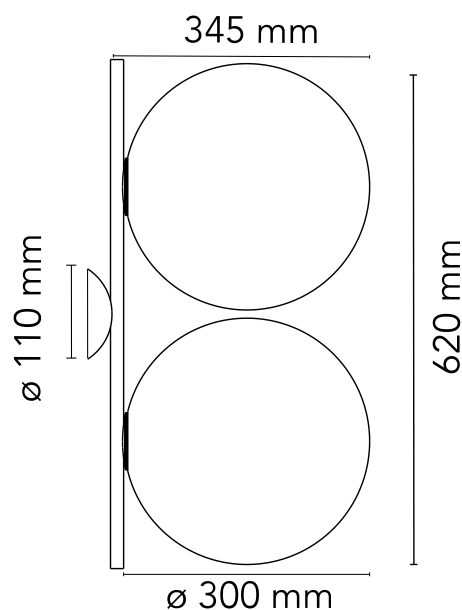

Halogen - 2 x 205W

Wall-ceiling lamp providing diffused light. Frame in brass, brushed and transparent varnished or chrome steel. Blown glass opal diffuser.

Are you a professional and your project needs consulting and support?

Physical

Colour	Black
Net weight (kg)	4.25
Package volume (m3)	0.13
IP internal	20

Download

[Mounting instructions](#) PDF

[Spare Parts](#) PDF

Photometric Files

[LDT / IES](#) LDT

Technical Drawings