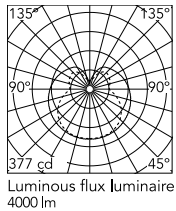

Schematic light drawing

Photometric

Lighting type	Total
Light distribution	Symmetric

Electrical

Insulation class	I
Frequency (Hz)	50/60
Main voltage (Vac)	220-250
Dimmable	Yes
Dimming interface	Remote Dimmable (Dimmer Not Included)
Batteries inside	No