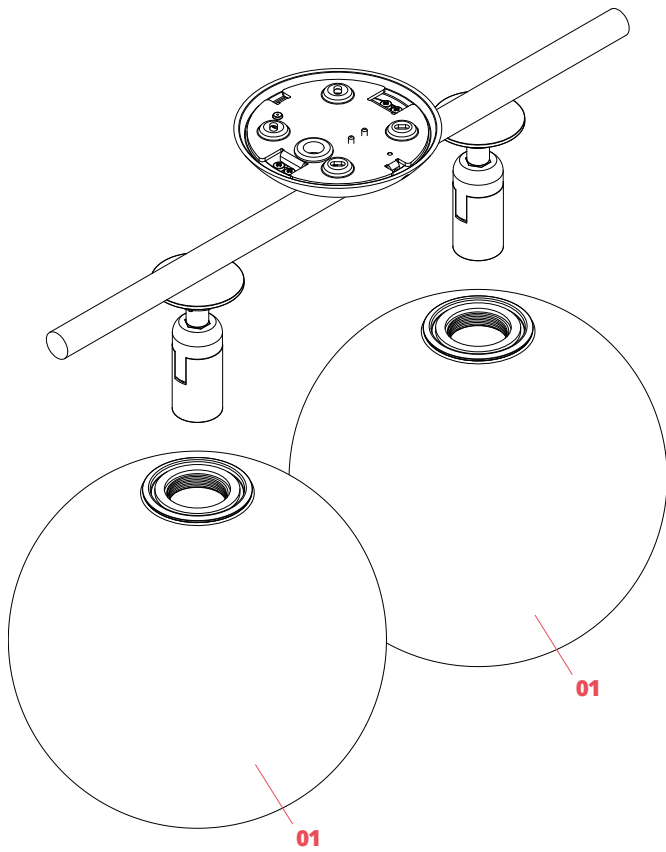

RF32290

LED Lamp E14 8W 2700K T28

NOT INCLUDED

RF32767

LED Lamp 9W E14 220-240V
2700K T28

Spare Parts

- 01. IC Lights 1 diffuser for black version F3136030A
- 02. Kit with screws and allen key RF3160100

DOWNLOAD

Halogen - 2 x 205W

Wall-ceiling lamp providing diffused light. Frame in brass, brushed and transparent varnished or chrome steel. Blown glass opal diffuser.

Are you a professional and your project needs consulting and support?