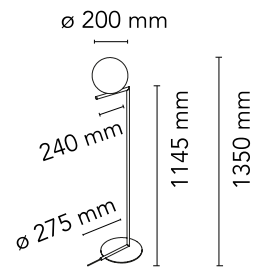

### Main specifications

EAN	8059607003053
Mounting	Floor
Environments	Indoor dry location
Light Source Type	Bulb
Lamp category	Halogen
Lamp holders	E14
Ilcos	HSGS
Number of heads	1
Power (W)	60

### Physical

Colour	Black
Net weight (kg)	5.1
Package volume (m3)	0.1
IP internal	20