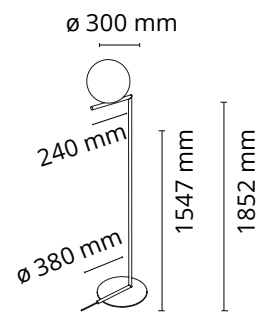

### Physical

Colour	Black
Net weight (kg)	8.3
Package volume (m3)	0.19
IP internal	20