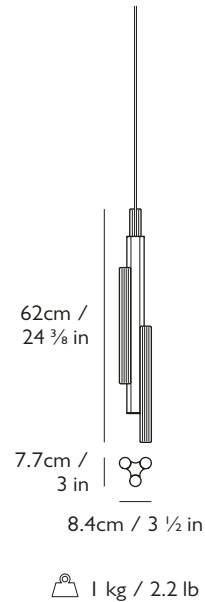

LEE BROOM

HAIL

PRODUCT DETAILS

Name	Year of Design
Hail 3-light Short	2022

Product Code	110-130V	220-240V
Hail 3-light Short, brushed silver	HAI0110	HAI0010
Hail 3-light Short, brushed gold	HAI0111	HAI0011

Dimming

Dimmable. 20% - 100% with selected dimmers.

Mains voltage. Trailing edge.

Please contact us for recommended dimmers.

Dimensions

H 62 cm x W 8.4 cm x D 7.7 cm / H 24 3/8 x W 3 1/2 x D 3 in

Weight

Product (net) : 1 kg / 2.2 lb Boxed (gross) : 1.75 kg / 3.9 lb

Suspension

Length : 300 cm / 118 1/8 in
300cm silver or gold fabric cable (adjustable length)

Ceiling Plate / Canopy

H 3 cm x Ø 12 cm / H 1 1/8 in x Ø 4 3/4 in

Certification

110-130V : UL, cULus
220-240V : CE, UKCA, CB