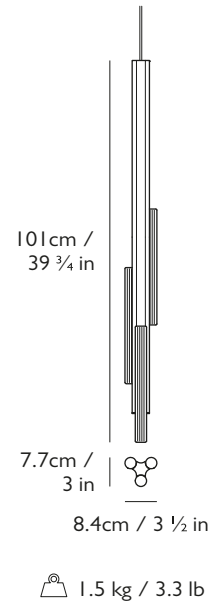

LEE BROOM

HAIL

PRODUCT DETAILS

Name	Year of Design
Hail 3-light Tall	2022

Product Code	110-130V	220-240V
Hail 3-light Tall, brushed silver	HAI0120	HAI0020
Hail 3-light Tall, brushed gold	HAI0121	HAI0021

Materials

Reeded glass and aluminium with brushed silver or brushed gold finish:

Illumination

6W / 220-240V or 110-130V / GU18 / 2700k / CRI 95
Supplied with 3x 2W dimmable GU18 LED bulbs

Dimming

Dimmable. 20% - 100% with selected dimmers.

Mains voltage. Trailing edge.

Please contact us for recommended dimmers.

Dimensions

H 101 cm x W 8.4 cm x D 7.7 cm / H 39 3/4 x W 3 1/2 x D 3 in

Weight

Product (net) : 1.5 kg / 3.3 lb   Boxed (gross) : 2.2 kg / 4.6 lb

Suspension

Length : 300 cm / 118 1/8 in
300cm silver or gold fabric cable (adjustable length)

Ceiling Plate / Canopy

H 3 cm x Ø 12 cm / H 1 1/8 in x Ø 4 3/4 in

Certification

110-130V : UL, cULus
220-240V : CE, UKCA, CB