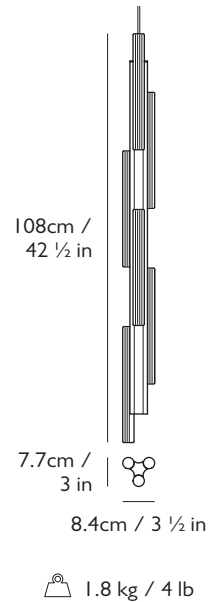

LEE BROOM

HAIL

PRODUCT DETAILS

Name	Year of Design
Hail 6-light Tall	2022

Product Code	110-130V	220-240V
Hail 6-light Tall, brushed silver	HAI0130	HAI0030
Hail 6-light Tall, brushed gold	HAI0131	HAI0031

Materials

Reeded glass and aluminium with brushed silver or brushed gold finish:

Illumination

12W / 220-240V or 110-130V / GU18 / 2700k / CRI 95
Supplied with 6x 2W dimmable GU18 LED bulbs

Dimming

Dimmable. 20% - 100% with selected dimmers.

Mains voltage. Trailing edge.

Please contact us for recommended dimmers.

Dimensions

H 108 cm x W 8.4 cm x D 7.7 cm / H 42 1/2 x W 3 1/2 x D 3 in

Weight

Product (net) : 1.8 kg / 4 lb   Boxed (gross) : 2.5 kg / 5.5 lb

Suspension

Length : 300 cm / 118 1/8 in
300cm silver or gold fabric cable (adjustable length)

Ceiling Plate / Canopy

H 3 cm x Ø 12 cm / H 1 1/8 in x Ø 4 3/4 in

Certification

110-130V : UL, cULus
220-240V : CE, UKCA, CB