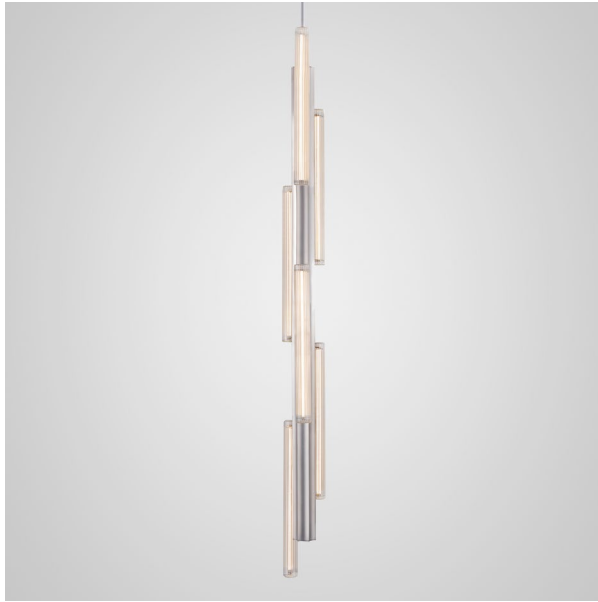

LEE BROOM

HAIL

PRODUCT DETAILS

Name	Year of Design
Hail 3-light Short	2022

Product Code	110-130V	220-240V
Hail 3-light Short, brushed silver	HAI0110	HAI0010
Hail 3-light Short, brushed gold	HAI0111	HAI0011

Materials

Reeded glass and aluminium with brushed silver or brushed gold finish:

Brushed silver

Brushed gold

Illumination

6W / 220-240V or 110-130V / GU18 / 2700k / CRI 95
Supplied with 3x 2W dimmable GU18 LED bulbs

Suspension

Length : 300 cm / 118 1/8 in
300cm silver or gold fabric cable (adjustable length)

Ceiling Plate / Canopy

H 3 cm x Ø 12 cm / H 1 1/8 in x Ø 4 3/4 in

Certification

110-130V : UL, cULus
220-240V : CE, UKCA, CB

LEE BROOM

HAIL

PRODUCT DETAILS

Name	Year of Design
Hail 6-light Tall	2022

Product Code	110-130V	220-240V
Hail 6-light Tall, brushed silver	HAI0130	HAI0030
Hail 6-light Tall, brushed gold	HAI0131	HAI0031

Materials