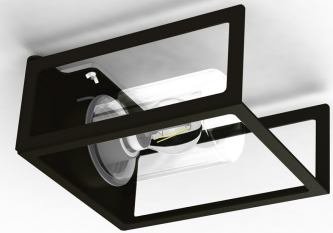

Technical data

Rated voltage	200 to 240 - 50/60Hz
Input voltage range	230 - 250 V AC
Driver output	-
Alimentation output	-
Class	2
IP	65
IK	-
Diffuser	Clear glass
Bulb cover	-
Source	E27
Color temperature real output	-
Real light output	- lm
Energy class	Classe de la lampe (non fournie)
IRC	-
SDCM	-
Optic	-
Dimmable	-
Ta	-
Led lifetime	-
Ambient temperature range	-10 ~50°C
UGR	-
ULR	-
THDI	-
Fixing kit	Yes
With sensor	No
With IP55 socket	No

[Download the installation manual](#)

Materials and finishes

Material	aluminium
Colour	Black grey - 107 - RAL 7021
Colour of the support	Black grey - 107 - RAL 7021

Logistic data

Product dimensions	H.253 L.206 P.120
Net weight	1.260 Kg
Gross weight	1.390 Kg
Package dimensions 1	H.340 L.220 P.120