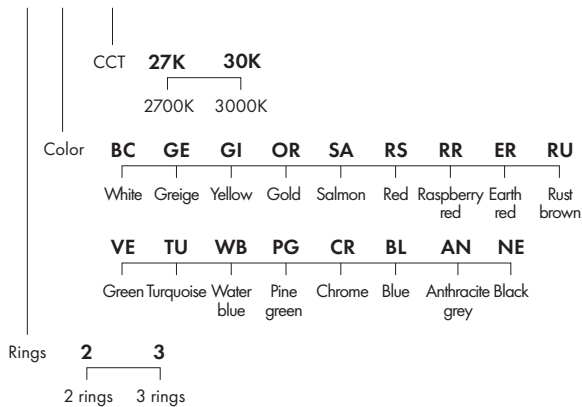

**Materials:** Steel

**Light Source:** LED (led driver included)

**CCT**

2700K \_ 1287 lm

3000K \_ 1430 lm

		Color	
Pine green		Raspberry red	
White		Greige	
Chrome		Earth red	
Blue		Rust brown	
Anthracite grey		Green	
Black		Gold	
		Turquoise	
		Salmon	
		Water blue	
		Red	

**Code Construction**

PLHOOPS X XX XXX XX

**Ecodesign and Energy Labelling**

This luminaire contains a light source with the energy class **F**

Light source replaceable (LED only) by a qualified specialist of Axolight.