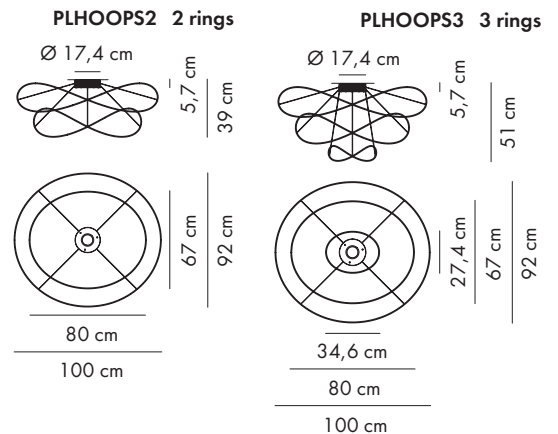

Code Construction

PLHOOPS X XX XXX XX

Ecodesign and Energy Labelling

This luminaire contains a light source with the energy class **F**

Light source replaceable (LED only) by a qualified specialist of Axolight.

Nominal flux (lm) of the products are estimated on the LED sources, with tolerances defined by manufacturers.