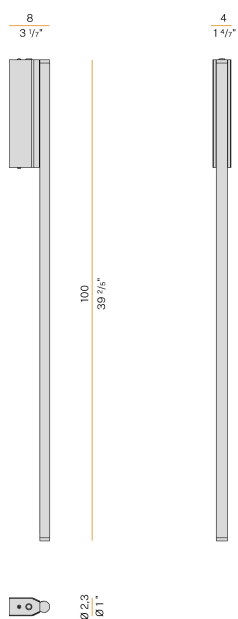

PANZERI

Hilow Line

220-240V AC dimmable (DALI/Push DIM)

A11006.100.0502

● mat black

Data sheet

CODE	A11006.100.0502
SYSTEM POWER CONSUMPTION	17W
EFFICACY	59.88lm/W
LIGHT SOURCE	LED
LIGHT SOURCE LIFETIME	L70 (B10) 60.000h
COLOUR TEMPERATURE	2700K Ra>90
LIGHT DISTRIBUTION	diffused
POWER SUPPLY	220-240V AC
FREQUENCY	50/60Hz
ELECTRICAL CONFIGURATION	dimmable (DALI/Push DIM)
DRIVER	integrated included
NOMINAL LUMINOUS FLUX	1512lm
LUMEN OUTPUT	1018lm
EFFICIENCY	67.3%
WEIGHT	1,16 Kg
PROTECTION DEGREE	IP20
COLOUR TOLLERANCES	SDCM 3
PACKING DIMENSIONS	12,0 x 106,0 x 7,0 cm

Technical drawing

Wall lighting fixture for interiors, with indirect light emission.
Pickled sheet metal wall bracket in polyacrylic paint.
Pickled sheet metal wall plate in polyacrylic paint.
Extruded aluminium structure in white, mat black, bronze, mat brass or titanium polyacrylic paint.
Die-cast aluminium end caps in polyacrylic paint.
Extruded polycarbonate diffuser with opaline finish.

A11006.150.0502

● mat black

Data sheet

CODE	A11006.150.0502
SYSTEM POWER CONSUMPTION	27W
EFFICACY	62.8lm/W
LIGHT SOURCE	LED
LIGHT SOURCE LIFETIME	L70 (B10) 60.000h
COLOUR TEMPERATURE	2700K Ra>90
LIGHT DISTRIBUTION	diffused
POWER SUPPLY	220-240V AC
FREQUENCY	50/60Hz
ELECTRICAL CONFIGURATION	dimmable (DALI/Push DIM)
DRIVER	integrated included
NOMINAL LUMINOUS FLUX	2520lm
LUMEN OUTPUT	1696lm
EFFICIENCY	67.3%
WEIGHT	1,35 Kg
PROTECTION DEGREE	IP20
COLOUR TOLLERANCES	SDCM 3
PACKING DIMENSIONS	12,0 x 160,0 x 7,0 cm