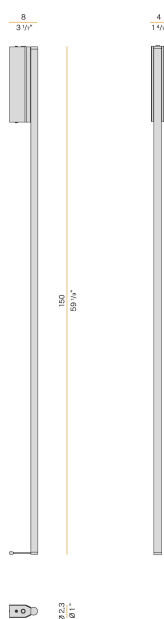

PANZERI

Hilow Line

220-240V AC dimmable (DALI/Push DIM)

A11006.100.0502

● mat black

Data sheet

CODE	A11006.100.0502
SYSTEM POWER CONSUMPTION	17W
EFFICACY	59.88lm/W
LIGHT SOURCE	LED
LIGHT SOURCE LIFETIME	L70 (B10) 60.000h
COLOUR TEMPERATURE	2700K Ra>90
LIGHT DISTRIBUTION	diffused
POWER SUPPLY	220-240V AC
FREQUENCY	50/60Hz
ELECTRICAL CONFIGURATION	dimmable (DALI/Push DIM)
DRIVER	integrated included
NOMINAL LUMINOUS FLUX	1512lm
LUMEN OUTPUT	1018lm
EFFICIENCY	67.3%
WEIGHT	1,16 Kg
PROTECTION DEGREE	IP20
COLOUR TOLLERANCES	SDCM 3
PACKING DIMENSIONS	12,0 x 106,0 x 7,0 cm

PANZERI

Hilow Line

Accessories / power supply

YCI11002.400

4m (157,5") long power cable with foot switch and plug.

PANZERI

Hilow Line

220-240V AC dimmable (DALI/Push DIM)

A11006.150.0502

● mat black

Data sheet

CODE	A11006.150.0502
SYSTEM POWER CONSUMPTION	27W
EFFICACY	62.8lm/W
LIGHT SOURCE	LED
LIGHT SOURCE LIFETIME	L70 (B10) 60.000h
COLOUR TEMPERATURE	2700K Ra>90
LIGHT DISTRIBUTION	diffused
POWER SUPPLY	220-240V AC
FREQUENCY	50/60Hz
ELECTRICAL CONFIGURATION	dimmable (DALI/Push DIM)
DRIVER	integrated included
NOMINAL LUMINOUS FLUX	2520lm
LUMEN OUTPUT	1696lm
EFFICIENCY	67.3%
WEIGHT	1,35 Kg
PROTECTION DEGREE	IP20
COLOUR TOLLERANCES	SDCM 3
PACKING DIMENSIONS	12,0 x 160,0 x 7,0 cm

Technical drawing

PANZERI

Hilow Line

Accessories / power supply

YCI11002.400

4m (157,5") long power cable with foot switch and plug.